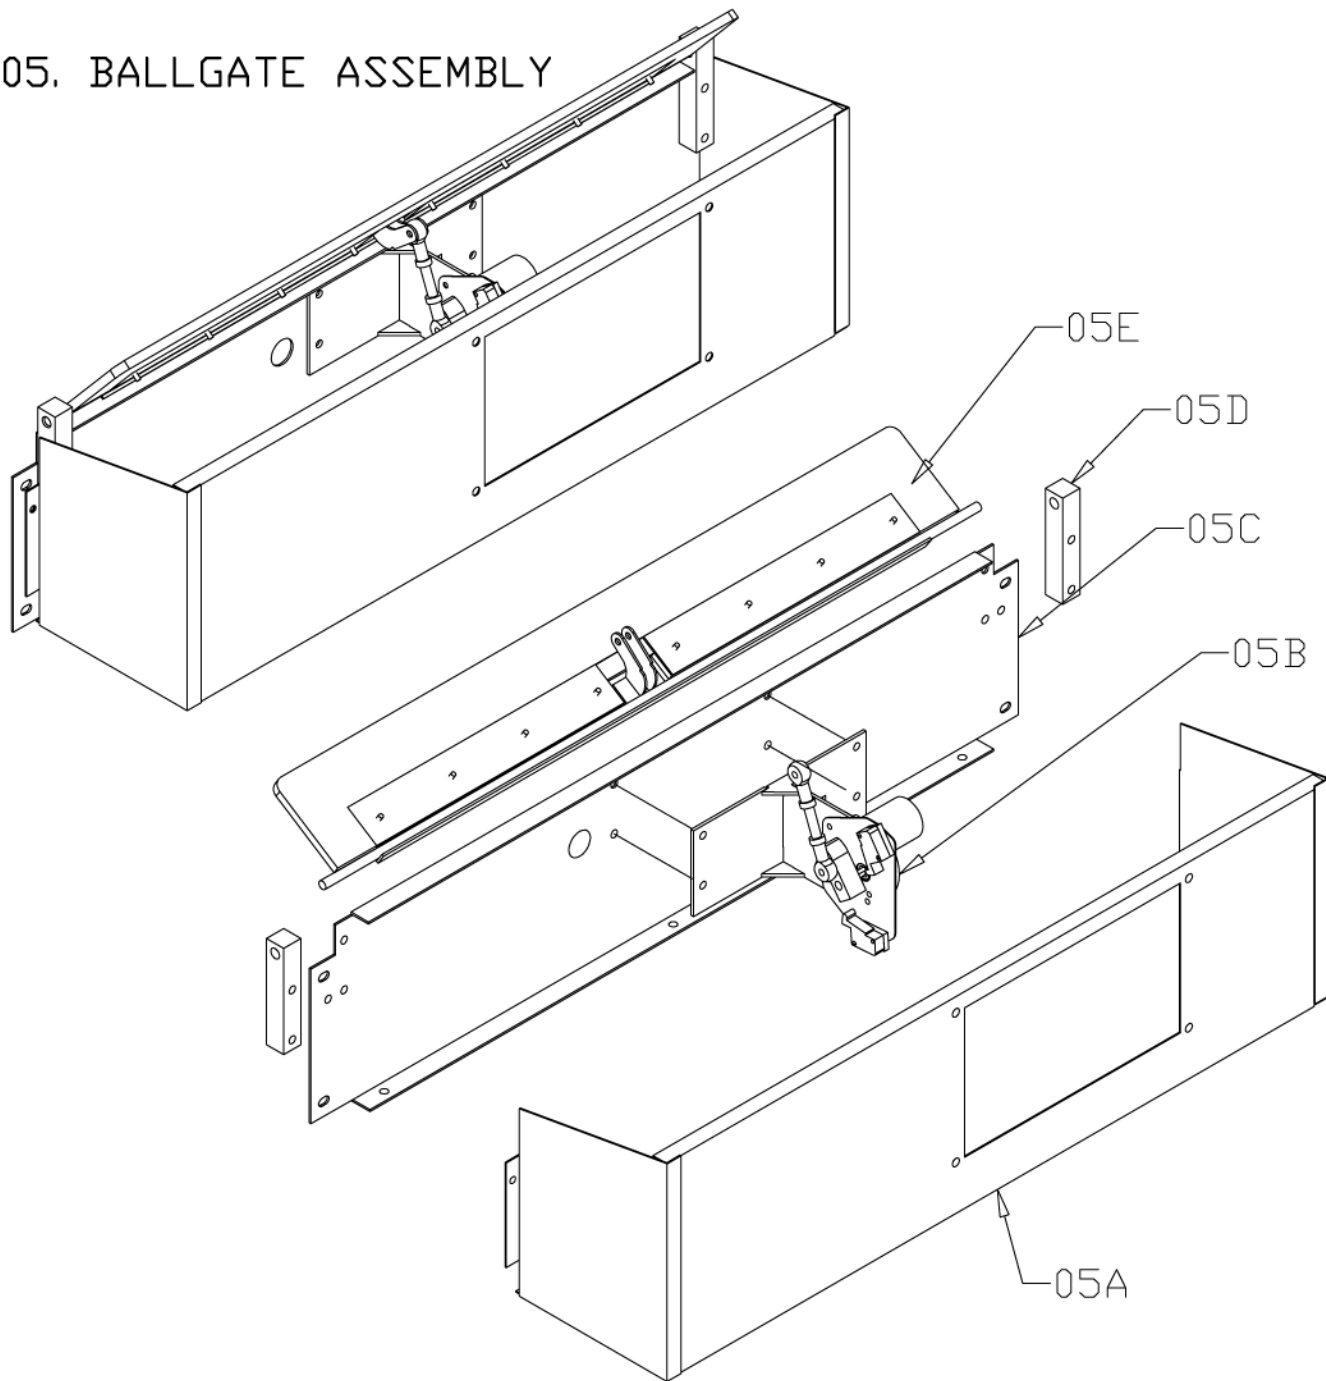

05. BALLGATE ASSEMBLY

NO	PART NO	DESCRIPTION	QTY	
05	SNJ A014	BALLGATE ASSEMBLY	1	
SUB ASSY	05A	SNJ-SA-08-RO	BALLGATE SHROUD METAL ONLY	1
	05B	SNJ A014a	MOTOR BRACKET ASSEMBLY	1
	-	EA1158	MOTOR 8000DC MODEL 12VDC 10-16 RPM	1
	-	SNJ-FM-10-RO	MICROSWITCH BRACKET	1
	-	EAD405	SWITCH MICRO ROLLER 50gr VM05506DO	2
	-	SNJ-FM-48-RO	MOTOR CRANK	1
	-	HA1427	TIE ROD END M6	2
	-	SNJ-SA-45-RO	MOTOR BRACKET METAL ONLY	1
	05C	SNJ-FM-07-RO	BALLGATE CROSS MEMBER	1
	05D	SNJ-FM-23-RO	GATE BLOCK	2
	05E	SNJ A014b	BALLGATE FLAP ASSEMBLY	1
-	SNJ-SA-50-RO	BALLGATE FLAP METAL ONLY	1	
-	SNJ-FM-49-RO	METAL FIXER	2	
-	SNJ-FP-03-RO	RUBBER GATE	1	
-	SNJ H008	BALLGATE HARNESS	1	