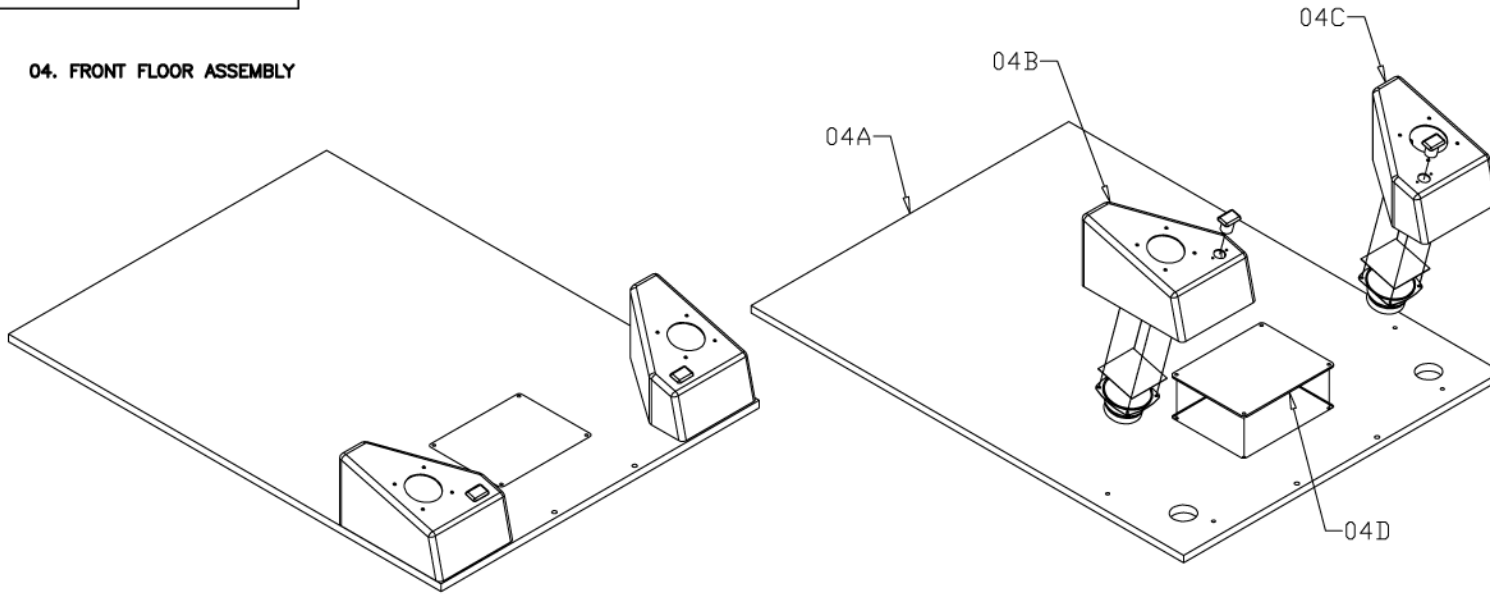

## 04. FRONT FLOOR ASSEMBLY

NO	PART NO	DESCRIPTION	QTY
<b>04</b>	<b>SNJ A010</b>	<b>FRONT FLOOR ASSEMBLY</b>	<b>1</b>
04A	SNJ-FW-11-R1	FRONT FLOOR WOOD ONLY	1
04B	SNJ A011	SPEAKER BOX ASSEMBLY LEFT	1
SUB ASSY	- HA1615	BOX SNJ SPEAKER FRONT LEFT	1
	- SNJ-FM-30-R0	SPEAKER GRILL	1
	- EA1201	SPEAKER 4" 8 OHM 40W	1
	- EA0507	SWITCH RECTANGULAR GREEN BUTTON	1
	- SNJ H005	HARNES FOR SOLO BUTTON	1
	04C	SNJ A012	SPEAKER BOX ASSEMBLY RIGHT
PART ITEM	- HA1615	BOX SNJ SPEAKER FRONT RIGHT	1
	- SNJ-FM-30-R0	SPEAKER GRILL	1
	- EA1201	SPEAKER 4" 8 OHM 40W	1
	- EA0509	SWITCH RECTANGULAR YELLOW BUTTON	1
	- SNJ H006	HARNES FOR LINK BUTTON	1
	04D	AT1603	ACRILLIC PLAY INSTRUCTION
<b>10</b>	<b>SNJ A013</b>	<b>TOP PANEL ASSEMBLY</b>	<b>1</b>
10A	SNJ-FW-18-R1	WOOD TOP PANEL	1
10B	AT1604	ACRILLIC TOP PANEL FOR SNJ	1
10C	SNJ-FM-13-R0	LIGHT SHROUD	1
10D	HA0001 ST	DOWNLIGHT ASSEMBLY	2
	- EA0312	LAMPU DWONLIGHT HOLDER SWIVEL ACTION	2
	- EA0209	DWONLIGHT 12V 20W	2
	- SNJ H011	TOP PANEL HARNESS	1

## 10. TOP PANEL ASSEMBLY