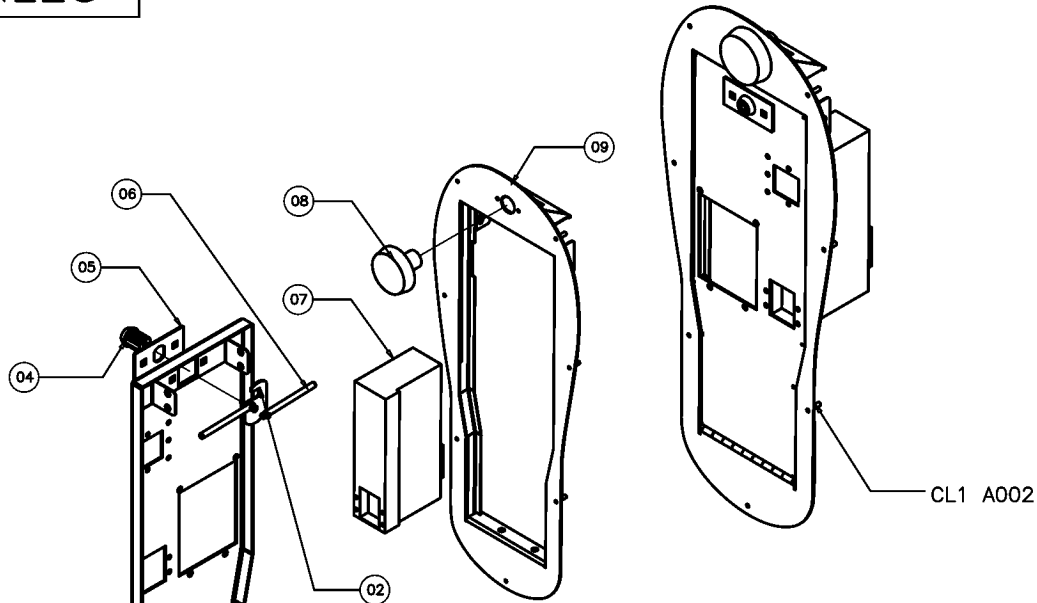

CHUCKLES

NO	PART NO	DESCRIPTION	QTY	
01	CL1 A002	RIGHT FOOT ASSY	1	
PART ITEM	01	CL1-MM-01-R1	DBA DOOR HINGE	1
	02	CL1-FM-44-R0	TRIPLE LOCK CAM 2	1
	03	CL1-SA-03-R0	DBA DOOR METAL ONLY	1
	04	HM0004	EAGLE LOCK	1
	05	CL1-FM-015-R0	HANDLE COVER	1
	06	CL1-FM-47-R0	FRONT DOOR ROD 4	1
	07	HA0014	COIN MECHANISM	1
	08	EA0565	BUTTON RED	1
	09	CL1-SA-002-R0	SOLE LEFT	1
02	CL1 A003	RIGHT FOOT ASSY	1	
PART ITEM	01	CL1-MM-02-R0	TICKET DOOR HINGE	1
	02	CL1-SA-42-R0	TICKER DOOR METAL ONLY	1
	03	HM0004	EAGLE LOCK	1
	04	CL1-FM-44-R0	TRIPLE LOCK CAM 2	1
	05	CL1-FM-043-R0	FRONT DOOR ROD 3	2
	06	EA1103	TICKET RELEASER	1
	07	CL1-SA-004-R0	SOLE RIGHT	1