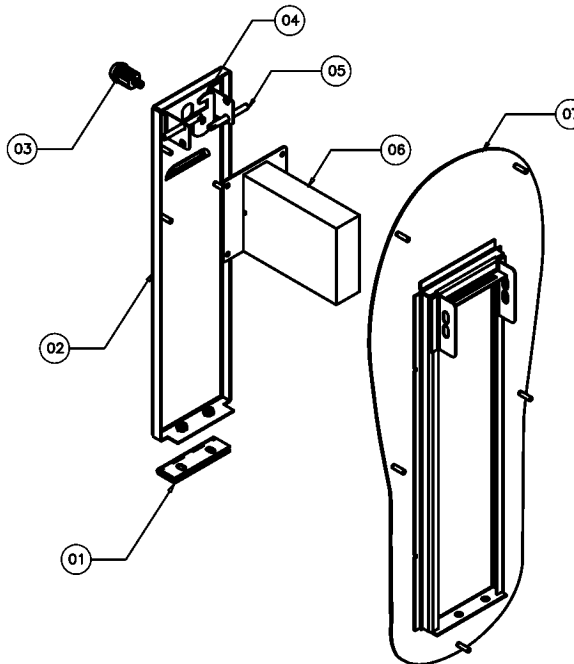

CHUCKLES

NO	PART NO	DESCRIPTION	QTY	
01	CL1 A002	RIGHT FOOT ASSY	1	
PART ITEM	01	CL1-MM-01-R1	DBA DOOR HINGE	1
	02	CL1-FM-44-R0	TRIPLE LOCK CAM 2	1
	03	CL1-SA-03-R0	DBA DOOR METAL ONLY	1
	04	HM0004	EAGLE LOCK	1
	05	CL1-FM-015-R0	HANDLE COVER	1
	06	CL1-FM-47-R0	FRONT DOOR ROD 4	1
	07	HA0014	COIN MECHANISM	1
	08	EA0565	BUTTON RED	1
	09	CL1-SA-002-R0	SOLE LEFT	1
02	CL1 A003	RIGHT FOOT ASSY	1	
PART ITEM	01	CL1-MM-02-R0	TICKET DOOR HINGE	1
	02	CL1-SA-42-R0	TICKER DOOR METAL ONLY	1
	03	HM0004	EAGLE LOCK	1
	04	CL1-FM-44-R0	TRIPLE LOCK CAM 2	1
	05	CL1-FM-043-R0	FRONT DOOR ROD 3	2
	06	EA1103	TICKET RELEASER	1
	07	CL1-SA-004-R0	SOLE RIGHT	1