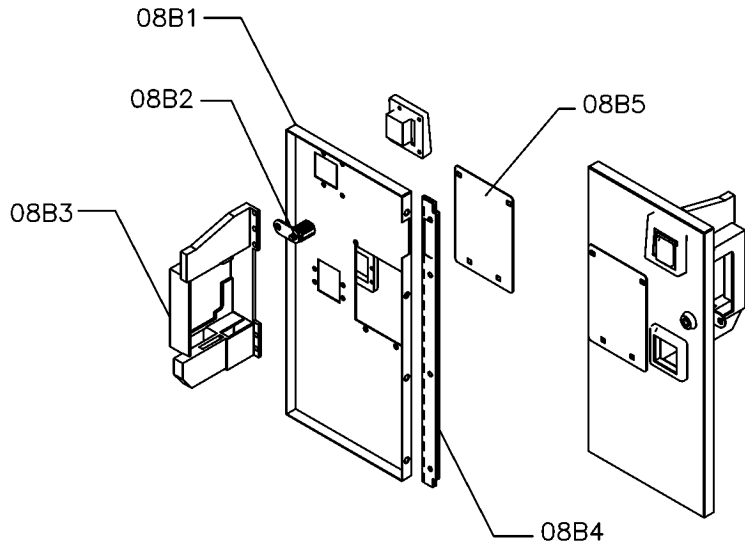

Bee Bee Boppin

08A. BBP1 A002A COINDOOR DOUBLE

08B. BBP1 A002B 1 DBA 1 COINDOOR

09. BBP A001 TICKET DOOR

NO	PART NO	DESCRIPTION	QTY	
08A	BBP1 A002A	COINDOOR DOUBLE	1	
PART ITEM	08A1	BBP1-FM-053-R0	THANDLE COVER	1
	08A2	HM0004	KEY LOCK ANGLE	1
	08A3	BBP1-FM-048-R0	COINDOOR DOUBLE	1
	08A4	HA0014	COIN MECHANISM HOLDER ASSY	1
	08A5	BBP1-FM-017-R0	COINDOOR DOUBLE HINGE	1
08B	BBP1 A002B	1 DBA 1 COINDOOR	1	
PART ITEM	08B1	BBP1-FM-054-R0	COINDOOR DBA	1
	08B2	HM0004	KEY LOCK ANGLE	1
	08B3	HA0014	COIN MECHANISM HOLDER ASSY	1
	08B4	BBP1-FM-017-R0	COINDOOR DOUBLE HINGE	1
	08B5	BBP1-FM-055-R0	DBA COVER	1
09	BBP1 A003	TICKET DOOR ASSEMBLY	1	
PART ITEM	09A	HM0004	KEY LOCK ANGLE	1
	09B	BBP1-FM-040-R0	TICKET DOOR	1
	09C	EA1102	TICKET DISPENCER ENTROPY	1
	09D	BBP1-FM-033-R0	TICKET DOOR HINGE	1