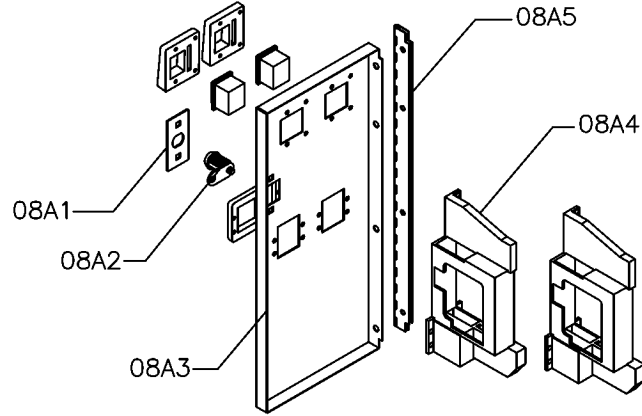

Bee Bee Boppin

08A. BBP1 A002A COINDOOR DOUBLE

08B. BBP1 A002B 1 DBA 1 COINDOOR

09. BBP A001 TICKET DOOR

NO	PART NO	DESCRIPTION	QTY	
08A	BBP1 A002A	COINDOOR DOUBLE	1	
PART ITEM	08A1	BBP1-FM-053-R0	THANDLE COVER	1
	08A2	HM0004	KEY LOCK ANGLE	1
	08A3	BBP1-FM-048-R0	COINDOOR DOUBLE	1
	08A4	HA0014	COIN MECHANISM HOLDER ASSY	1
	08A5	BBP1-FM-017-R0	COINDOOR DOUBLE HINGE	1
08B	BBP1 A002B	1 DBA 1 COINDOOR	1	
PART ITEM	08B1	BBP1-FM-054-R0	COINDOOR DBA	1
	08B2	HM0004	KEY LOCK ANGLE	1
	08B3	HA0014	COIN MECHANISM HOLDER ASSY	1
	08B4	BBP1-FM-017-R0	COINDOOR DOUBLE HINGE	1
	08B5	BBP1-FM-055-R0	DBA COVER	1
09	BBP1 A003	TICKET DOOR ASSEMBLY	1	
PART ITEM	09A	HM0004	KEY LOCK ANGLE	1
	09B	BBP1-FM-040-R0	TICKET DOOR	1
	09C	EA1102	TICKET DISPENCER ENTROPY	1
	09D	BBP1-FM-033-R0	TICKET DOOR HINGE	1