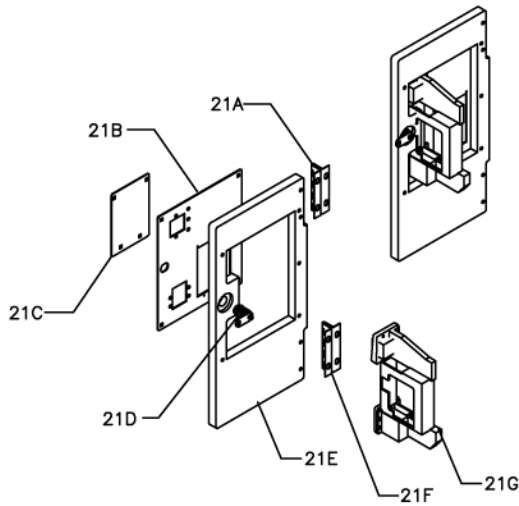

CRAZZY CLOWN

01. CC A001 HEADER ASSEMBLY

19. CC A003 TICKET DOOR ASSEMBLY

20. CC A004 COINDOOR ASSEMBLY

25. CC E003 POWER ASSEMBLY

NO	PART NO	DESCRIPTION	QTY	
01	CC A001	HEADER ASSEMBLY	1	
PART ITEM	01A	HP1302	HEADER ACRYLIC	1
	01B	EA0205	LAMP NEON 15W COOL WHITE P/N F15T8	1
	01C	HM0021	NEON CLIP PLATE	2
	01D	CC1-SA-003-R0	HEADER BRACKET	1
	01E	EP0434	LAMP NEON END CAP HOLDER MODEL 713-HS TWIN PUSH	2
19	CC A003	TICKET DOOR ASSEMBLY	1	
PART ITEM	19A	CC1-FW-013-R0	TICKET DOOR PANEL	1
	19B	HM0004	LOCK ANGLE	1
	19C	CC1-SA-004-R0	TICKET PLATE	1
	19D	EA1102	TICKET DISPENCER ENTROPY	1
	19E	CC1-MM-002-R0	TICKET DOOR HINGE	1
	19F	AT2502	STICKER FRONT DOOR	1
20	CC A004	COINDOOR ASSEMBLY	1	
PART ITEM	20A	CC1-MM-001-R0	COINDOOR HINGE 01	1
	20B	CC1-FM-022-R0	COINDOOR PLATE	1
	20C	CC-FM-019-R0	COVER DBA	1
	20D	HM0004	LOCK ANGLE	1
	20E	CC1-FW-014-R2	COINDOOR PANEL	1
	20F	CC1-MM-002-R0	COINDOOR HINGE 02	1
	20G	HA0014	COIN MECHANISM HOLDER ASSY SINGLE	1
	20H	AT2502	STICKER FRONT DOOR	1
	-	CC H005	COIN DOOR HARNESS	1
	25	CC E003	POWER ASSEMBLY	1
PART ITEM	25A	EA1003	SWITCHING POWER SUPPLY +5 15A +12V 4A -5V 1A	1
	25B	CC1-FM-018-R0	TRAF0 BRACKET METAL ONLY	1
	25C	EA0325	LAMP NEON BALLAST CE 240V 15/18/20W ATCO	1
	25D	EA0311	LAMP STARTER BASE FSB-003 UL LISTED	1
	-	CC H001	POWER HARNESS	1