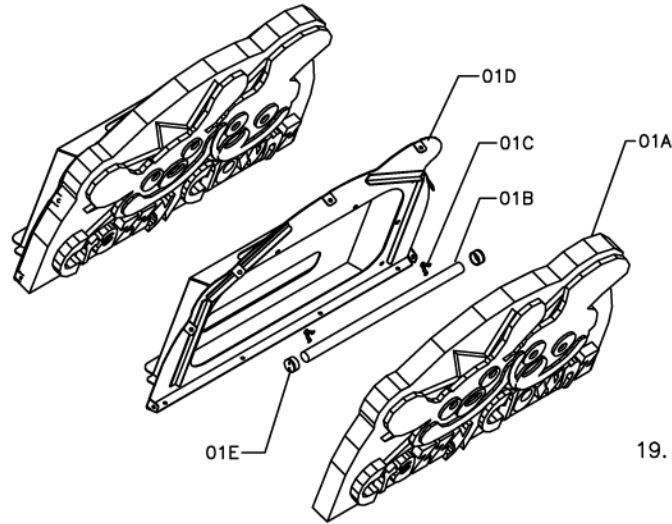

CRAZZY CLOWN

01. CC A001 HEADER ASSEMBLY

19. CC A003 TICKET DOOR ASSEMBLY

20. CC A004 COINDOOR ASSEMBLY

25. CC E003 POWER ASSEMBLY

NO	PART NO	DESCRIPTION	QTY	
01	CC A001	HEADER ASSEMBLY	1	
PART ITEM	01A	HP1302	HEADER ACRYLIC	1
	01B	EA0205	LAMP NEON 15W COOL WHITE P/N F15T8	1
	01C	HM0021	NEON CLIP PLATE	2
	01D	CC1-SA-003-R0	HEADER BRACKET	1
	01E	EP0434	LAMP NEON END CAP HOLDER MODEL 713-HS TWIN PUSH	2
19	CC A003	TICKET DOOR ASSEMBLY	1	
PART ITEM	19A	CC1-FW-013-R0	TICKET DOOR PANEL	1
	19B	HM0004	LOCK ANGLE	1
	19C	CC1-SA-004-R0	TICKET PLATE	1
	19D	EA1102	TICKET DISPENCER ENTROPY	1
	19E	CC1-MM-002-R0	TICKET DOOR HINGE	1
	19F	AT2502	STICKER FRONT DOOR	1
20	CC A004	COINDOOR ASSEMBLY	1	
PART ITEM	20A	CC1-MM-001-R0	COINDOOR HINGE 01	1
	20B	CC1-FM-022-R0	COINDOOR PLATE	1
	20C	CC-FM-019-R0	COVER DBA	1
	20D	HM0004	LOCK ANGLE	1
	20E	CC1-FW-014-R2	COINDOOR PANEL	1
	20F	CC1-MM-002-R0	COINDOOR HINGE 02	1
	20G	HA0014	COIN MECHANISM HOLDER ASSY SINGLE	1
	20H	AT2502	STICKER FRONT DOOR	1
	-	CC H005	COIN DOOR HARNESS	1
	25	CC E003	POWER ASSEMBLY	1
PART ITEM	25A	EA1003	SWITCHING POWER SUPPLY +5 15A +12V 4A -5V 1A	1
	25B	CC1-FM-018-R0	TRAF0 BRACKET METAL ONLY	1
	25C	EA0325	LAMP NEON BALLAST CE 240V 15/18/20W ATCO	1
	25D	EA0311	LAMP STARTER BASE FSB-003 UL LISTED	1
	-	CC H001	POWER HARNESS	1