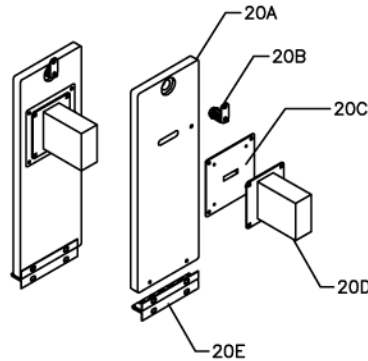

CRAZZY CLOWN

01. CC A001 HEADER ASSEMBLY

19. CC A003 TICKET DOOR ASSEMBLY

20. CC A004 COINDOOR ASSEMBLY

25. CC E003 POWER ASSEMBLY

NO	PART NO	DESCRIPTION	QTY	
01	CC A001	HEADER ASSEMBLY	1	
PART ITEM	01A	HP1302	HEADER ACRYLIC	1
	01B	EA0205	LAMP NEON 15W COOL WHITE P/N F15T8	1
	01C	HM0021	NEON CLIP PLATE	2
	01D	CC1-SA-003-R0	HEADER BRACKET	1
	01E	EP0434	LAMP NEON END CAP HOLDER MODEL 713-HS TWIN PUSH	2
19	CC A003	TICKET DOOR ASSEMBLY	1	
PART ITEM	19A	CC1-FW-013-R0	TICKET DOOR PANEL	1
	19B	HM0004	LOCK ANGLE	1
	19C	CC1-SA-004-R0	TICKET PLATE	1
	19D	EA1102	TICKET DISPENCER ENTROPY	1
	19E	CC1-MM-002-R0	TICKET DOOR HINGE	1
	19F	AT2502	STICKER FRONT DOOR	1
20	CC A004	COINDOOR ASSEMBLY	1	
PART ITEM	20A	CC1-MM-001-R0	COINDOOR HINGE 01	1
	20B	CC1-FM-022-R0	COINDOOR PLATE	1
	20C	CC-FM-019-R0	COVER DBA	1
	20D	HM0004	LOCK ANGLE	1
	20E	CC1-FW-014-R2	COINDOOR PANEL	1
	20F	CC1-MM-002-R0	COINDOOR HINGE 02	1
	20G	HA0014	COIN MECHANISM HOLDER ASSY SINGLE	1
	20H	AT2502	STICKER FRONT DOOR	1
	-	CC H005	COIN DOOR HARNESS	1
	25	CC E003	POWER ASSEMBLY	1
PART ITEM	25A	EA1003	SWITCHING POWER SUPPLY +5 15A +12V 4A -5V 1A	1
	25B	CC1-FM-018-R0	TRAF0 BRACKET METAL ONLY	1
	25C	EA0325	LAMP NEON BALLAST CE 240V 15/18/20W ATCO	1
	25D	EA0311	LAMP STARTER BASE FSB-003 UL LISTED	1
	-	CC H001	POWER HARNESS	1