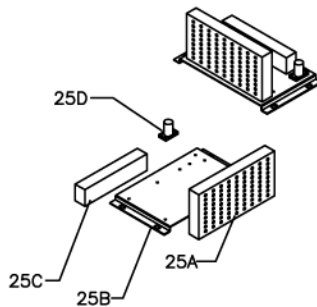

CRAZZY CLOWN

01. CC A001 HEADER ASSEMBLY

19. CC A003 TICKET DOOR ASSEMBLY

20. CC A004 COINDOOR ASSEMBLY

25. CC E003 POWER ASSEMBLY

NO	PART NO	DESCRIPTION	QTY	
01	CC A001	HEADER ASSEMBLY	1	
PART ITEM	01A	HP1302	HEADER ACRYLIC	1
	01B	EA0205	LAMP NEON 15W COOL WHITE P/N F15T8	1
	01C	HM0021	NEON CLIP PLATE	2
	01D	CC1-SA-003-R0	HEADER BRACKET	1
	01E	EP0434	LAMP NEON END CAP HOLDER MODEL 713-HS TWIN PUSH	2
19	CC A003	TICKET DOOR ASSEMBLY	1	
PART ITEM	19A	CC1-FW-013-R0	TICKET DOOR PANEL	1
	19B	HM0004	LOCK ANGLE	1
	19C	CC1-SA-004-R0	TICKET PLATE	1
	19D	EA1102	TICKET DISPENCER ENTROPY	1
	19E	CC1-MM-002-R0	TICKET DOOR HINGE	1
	19F	AT2502	STICKER FRONT DOOR	1
20	CC A004	COINDOOR ASSEMBLY	1	
PART ITEM	20A	CC1-MM-001-R0	COINDOOR HINGE 01	1
	20B	CC1-FM-022-R0	COINDOOR PLATE	1
	20C	CC-FM-019-R0	COVER DBA	1
	20D	HM0004	LOCK ANGLE	1
	20E	CC1-FW-014-R2	COINDOOR PANEL	1
	20F	CC1-MM-002-R0	COINDOOR HINGE 02	1
	20G	HA0014	COIN MECHANISM HOLDER ASSY SINGLE	1
	20H	AT2502	STICKER FRONT DOOR	1
	-	CC H005	COIN DOOR HARNESS	1
	25	CC E003	POWER ASSEMBLY	1
PART ITEM	25A	EA1003	SWITCHING POWER SUPPLY +5 15A +12V 4A -5V 1A	1
	25B	CC1-FM-018-R0	TRAF0 BRACKET METAL ONLY	1
	25C	EA0325	LAMP NEON BALLAST CE 240V 15/18/20W ATCO	1
	25D	EA0311	LAMP STARTER BASE FSB-003 UL LISTED	1
	-	CC H001	POWER HARNESS	1