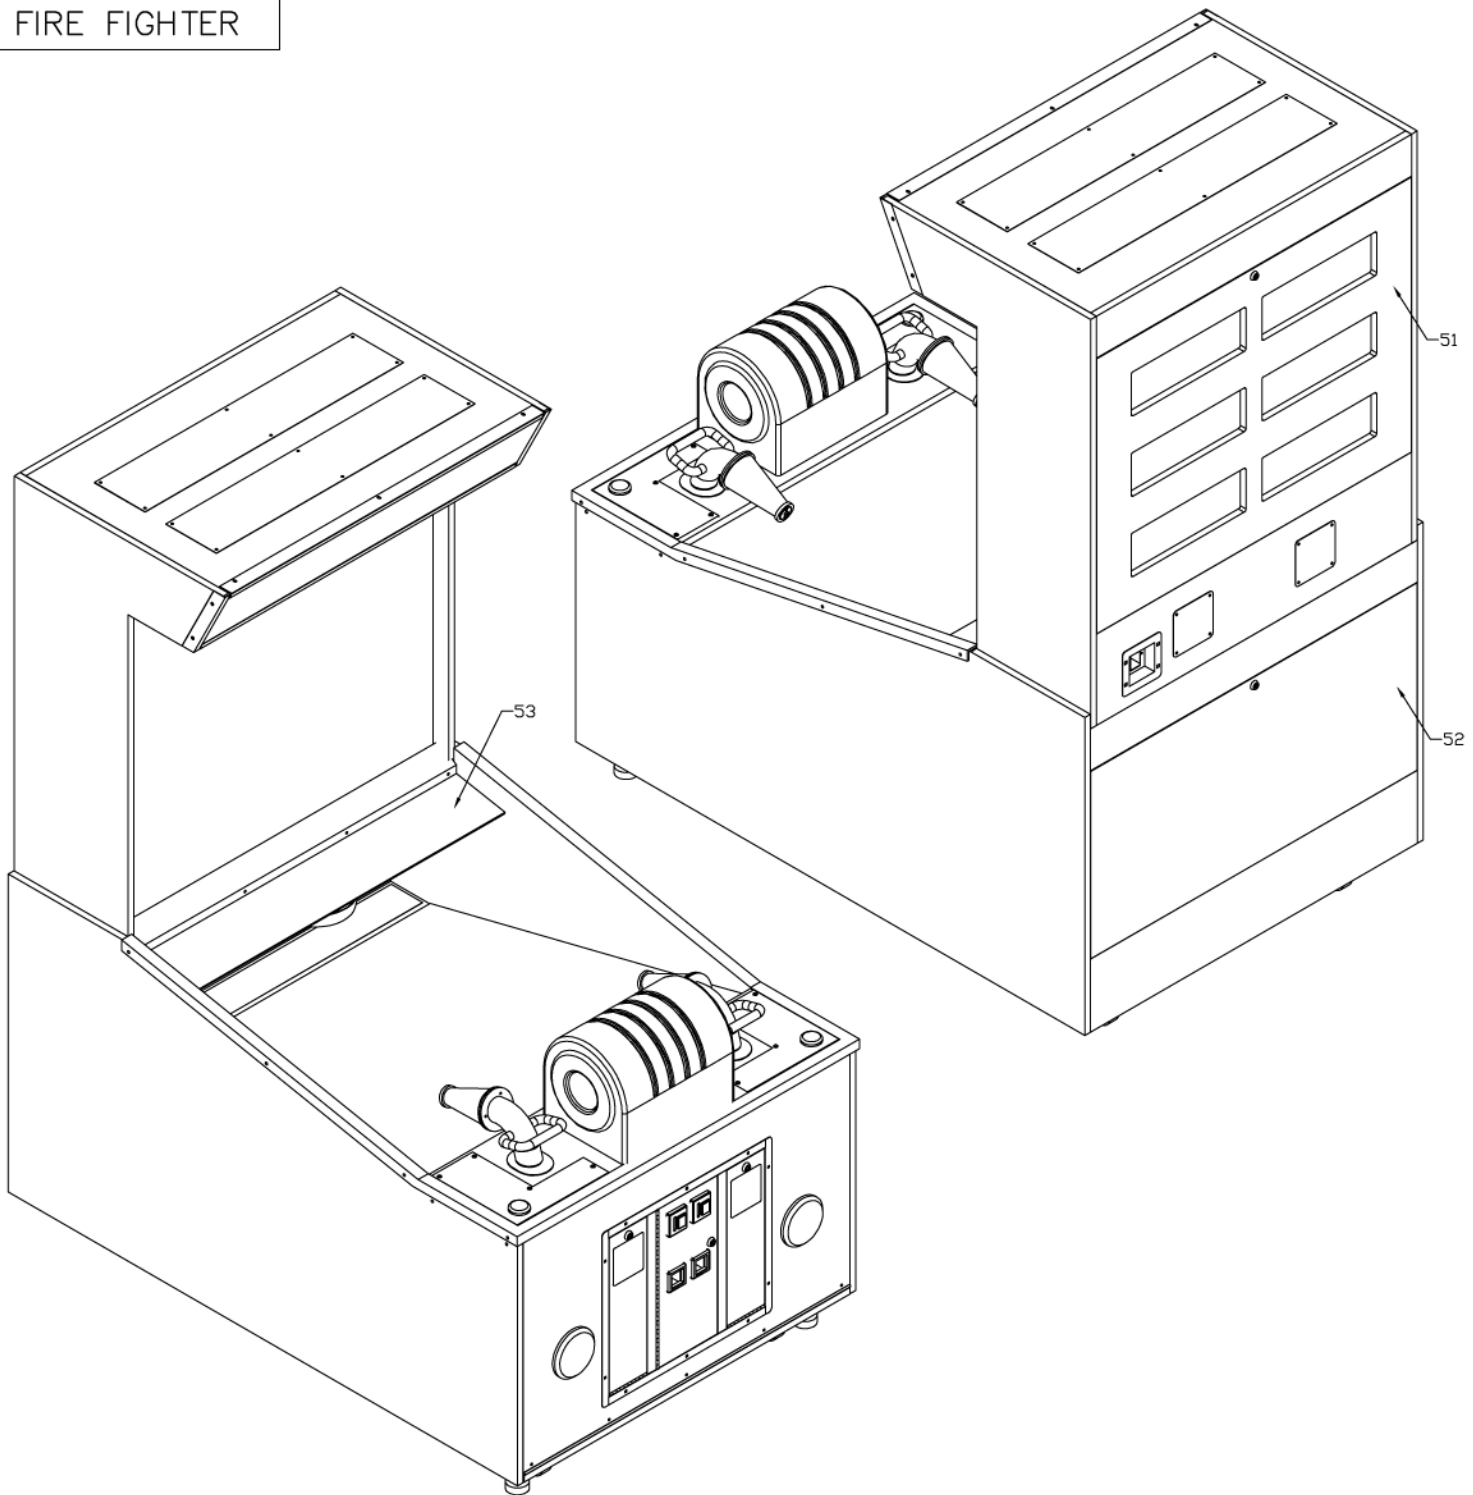

FIRE FIGHTER

NO	CODE	DESCRIPTION	QTY
51	FF A011	BACKDOOR UPPER CABINET ASSEMBLY	1
51A	FF1-FW-017-R0	BACKDOOR UPPER WOOD ONLY	1
51B	HM0004	LOCK ANGLE	1
51C	FF1-FM-012-R0	BACKDOOR GRILL	3
52	FF A012	BACKDOOR LOWER CABINET ASSEMBLY	1
52A	FF1-FW-008-R0	BACKDOOR LOWER WOOD ONLY	1
52B	HM0004	LOCK ANGLE	1
53	FF1-FP-014-R0	TOP ACRILLIC COVER	1
-	FF H005	UPPER CABINET MAIN HARNESS	1
-	FF H006	LOWER CABINET MAIN HARNESS	1