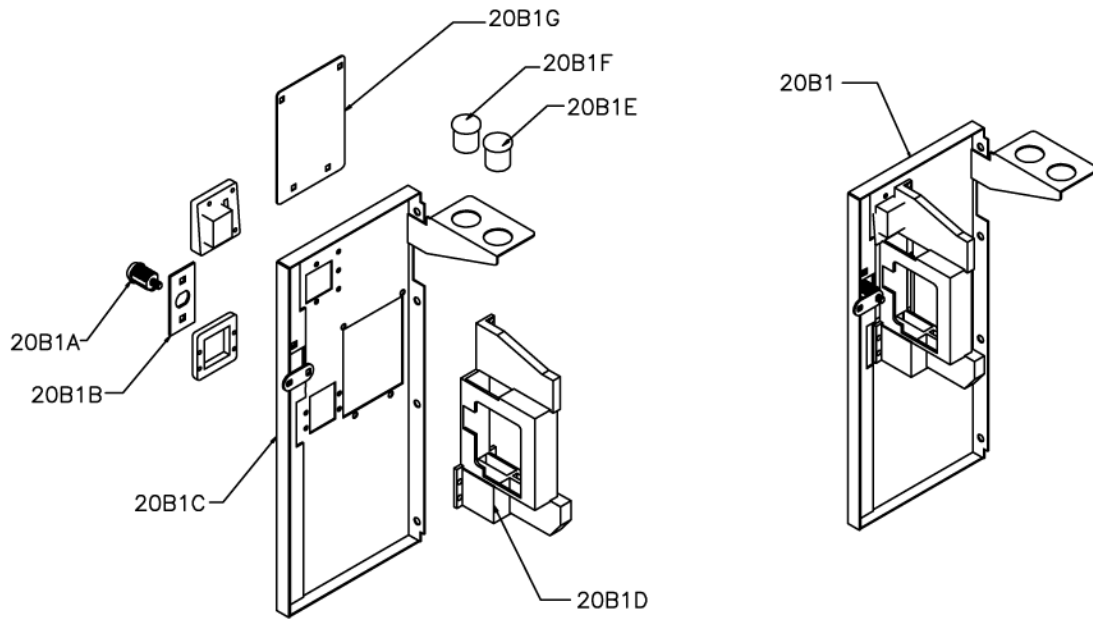

LIGHTHOUSE GIANTS

20B1. COINDOOR 1 DBA 1 SLOT ASSY

20B2. COINDOOR DOUBLE SLOT ASSY

NO	PART NO	DESCRIPTION	QTY	
20B1	LHG A009A	COINDOOR 1 DBA 1 SLOT ASSY	1	
PART ITEM	20B1A	HM0004	LOCK ANGLE	1
	20B1B	LHG1-FM-022-R0	LOCK ADAPTER PLATE	1
	20B1C	HA0018	COIN DOOR DBA WITHOUT STICKER	1
	20B1D	HM0014	COIN MECHANISM	1
	20B1E	EA0519	SWITCH SMALL ROUND RED BUTTON	1
	20B1F	EA0520	SWITCH SMALL ROUND GREEN BUTTON	1
	20B1G	LHG1-FM-093-R0	COVER DBA	1
	-	LHG H007	COINDOOR 1 DBA 1 SLOT HARNESS	1
20B2	LHG A009B	COINDOOR DOUBLE SLOT ASSY	1	
PART ITEM	20B2A	HM0004	LOCK ANGLE	1
	20B2B	LHG1-FM-022-R0	LOCK ADAPTER PLATE	1
	20B2C	HA0019	COINDOOR DOUBLE SLOT METAL ONLY	1
	20B2D	HM0014	COIN MECHANISM	2
	20B2E	EA0520	SWITCH SMALL ROUND GREEN BUTTON	1
	20B2F	EA0519	SWITCH SMALL ROUND RED BUTTON	1
	-	LHG H008	COINDOOR DOUBLE SLOT HARNESS	1