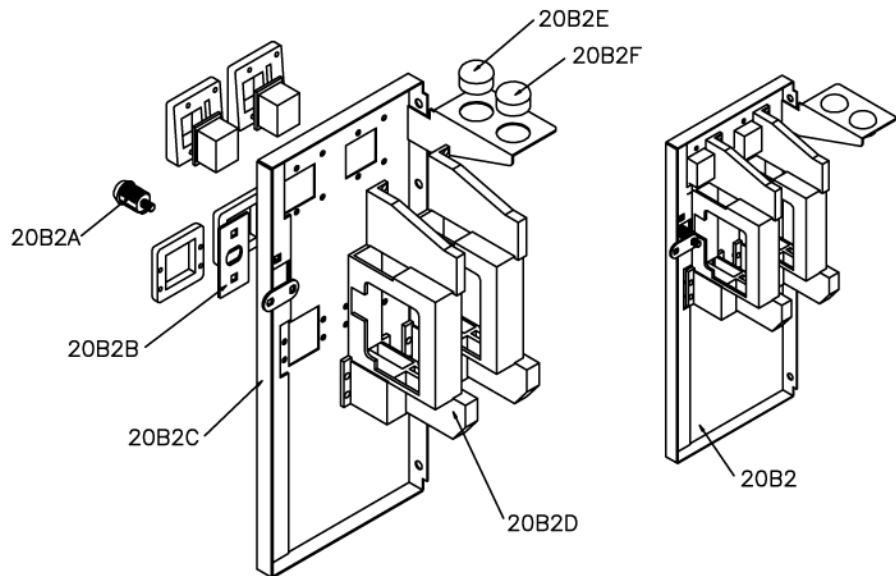

LIGHTHOUSE GIANTS

20B1. COINDOOR 1 DBA 1 SLOT ASSY

20B2. COINDOOR DOUBLE SLOT ASSY

NO	PART NO	DESCRIPTION	QTY	
20B1	LHG A009A	COINDOOR 1 DBA 1 SLOT ASSY	1	
PART ITEM	20B1A	HM0004	LOCK ANGLE	1
	20B1B	LHG1-FM-022-R0	LOCK ADAPTER PLATE	1
	20B1C	HA0018	COIN DOOR DBA WITHOUT STICKER	1
	20B1D	HM0014	COIN MECHANISM	1
	20B1E	EA0519	SWITCH SMALL ROUND RED BUTTON	1
	20B1F	EA0520	SWITCH SMALL ROUND GREEN BUTTON	1
	20B1G	LHG1-FM-093-R0	COVER DBA	1
	-	LHG H007	COINDOOR 1 DBA 1 SLOT HARNESS	1
20B2	LHG A009B	COINDOOR DOUBLE SLOT ASSY	1	
PART ITEM	20B2A	HM0004	LOCK ANGLE	1
	20B2B	LHG1-FM-022-R0	LOCK ADAPTER PLATE	1
	20B2C	HA0019	COINDOOR DOUBLE SLOT METAL ONLY	1
	20B2D	HM0014	COIN MECHANISM	2
	20B2E	EA0520	SWITCH SMALL ROUND GREEN BUTTON	1
	20B2F	EA0519	SWITCH SMALL ROUND RED BUTTON	1
	-	LHG H008	COINDOOR DOUBLE SLOT HARNESS	1