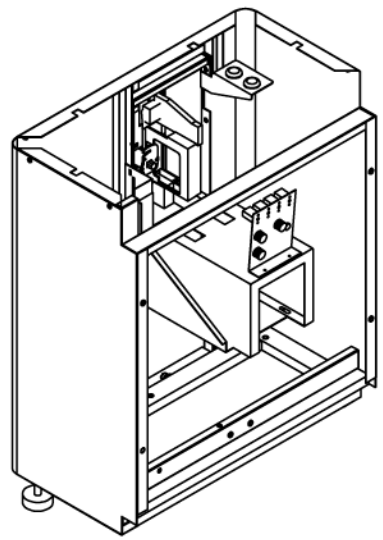

20. LHG A009 CONTROL PANEL BOX ASSEMBLY

NO	CODE	DESCRIPTION	QTY	
20	LHG A009	CONTROL PANEL BOX ASSEMBLY	1	
PART ITEM SUB	20A	LHG-FM-018-R1	TICKET DOOR METAL ONLY	1
	20A1	HM0004	LOCK ANGLE	1
	20B	LHG A009A	COINDOOR 1 DBA 1 SLOT ASSEMBLY	1
	20C	LHG-SA-016-R0	CONTROL PANEL BOX METAL ONLY	1
	20C1	AT3309	STICKER CONTROL PANEL BOX	1
	20D	HA0006	CASH BOX	1
	20E	HM0010	HOUSING CASH BOX	1
	20F	LHG E005	SERVICE PANEL ASSEMBLY	1
	20F1	EA1252	COIN COUNTER 12V REAR MOUNTING	4
	20F2	EA0520	SWITCH SMALL ROUND GREEN BUTTON	1
	20F3	EA0519	SWITCH SMALL ROUND RED BUTTON	1
	20F4	EA0522	SWITCH SMALL ROUND YELLOW BUTTON	1
	20F5	EE0689	POTENSIO CARBON DUAL GANG 50K OHM	1
	20F6	LHG-FM-077-R1	SERVICE BRACKET METAL ONLY	1
	20F7	LHG H006	SERVICE PANEL HARNESS	1
	20G	LHG-SA-021-R0	SMALL FRAME	1
	20H	LHG-FW-006-R1	CONTROL PANEL BASE	1
20I	HM0002	RUBBER MOUNTING	2	
20J	LHG-FM-090-R0	MOUNTING BASE	2	
20K	EA1102	TICKET DISPENCER ENTROPHY	1	