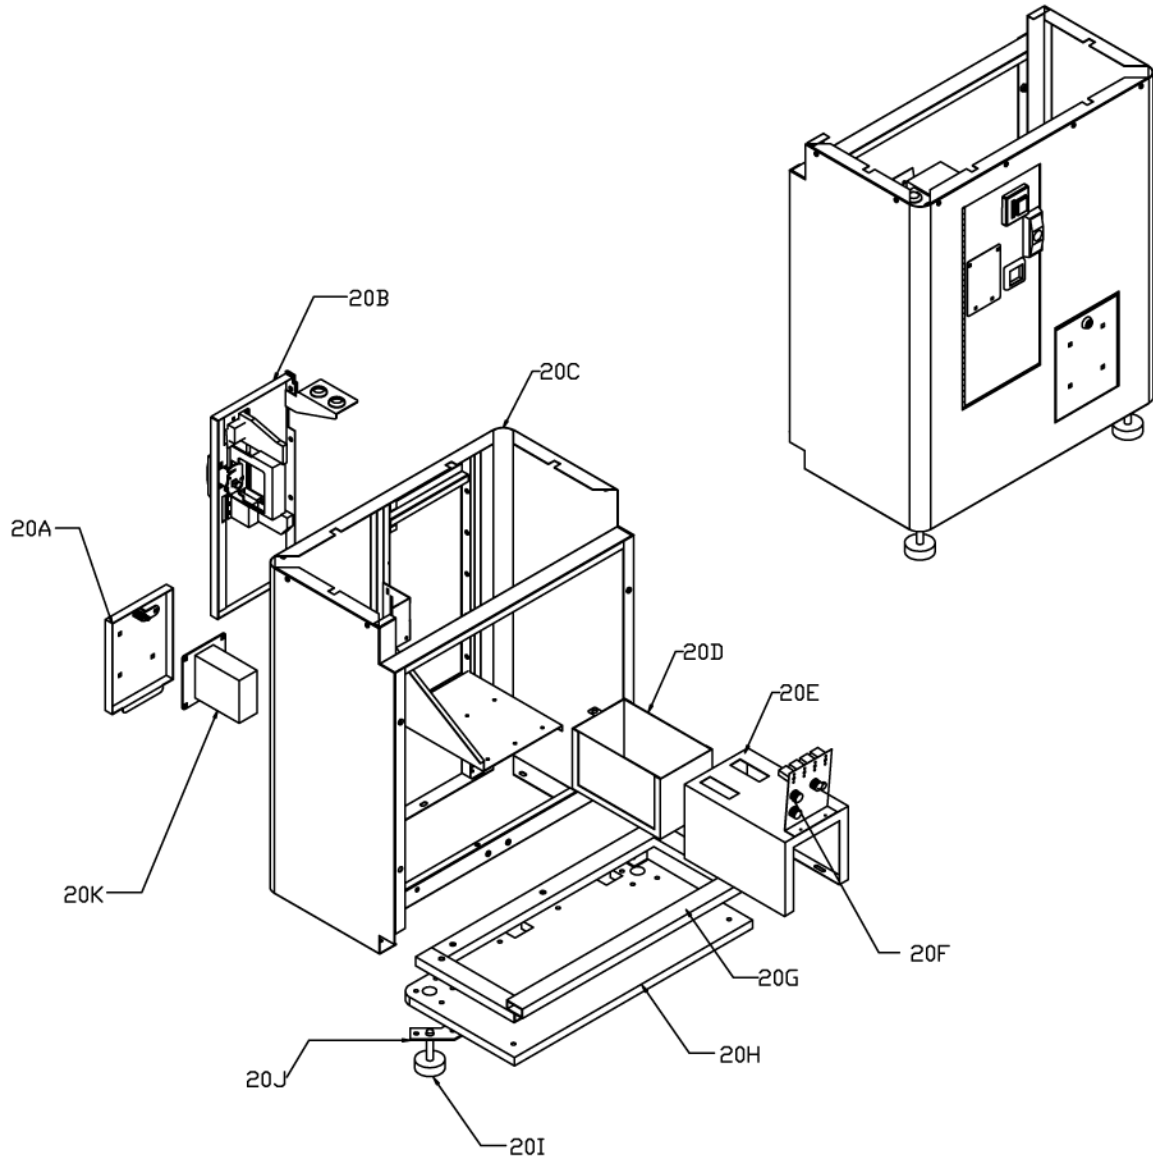

20. LHG A009 CONTROL PANEL BOX ASSEMBLY

NO	CODE	DESCRIPTION	QTY	
20	LHG A009	CONTROL PANEL BOX ASSEMBLY	1	
PART ITEM SUB	20A	LHG-FM-018-R1	TICKET DOOR METAL ONLY	1
	20A1	HM0004	LOCK ANGLE	1
	20B	LHG A009A	COINDOOR 1 DBA 1 SLOT ASSEMBLY	1
	20C	LHG-SA-016-R0	CONTROL PANEL BOX METAL ONLY	1
	20C1	AT3309	STICKER CONTROL PANEL BOX	1
	20D	HA0006	CASH BOX	1
	20E	HM0010	HOUSING CASH BOX	1
	20F	LHG E005	SERVICE PANEL ASSEMBLY	1
	20F1	EA1252	COIN COUNTER 12V REAR MOUNTING	4
	20F2	EA0520	SWITCH SMALL ROUND GREEN BUTTON	1
	20F3	EA0519	SWITCH SMALL ROUND RED BUTTON	1
	20F4	EA0522	SWITCH SMALL ROUND YELLOW BUTTON	1
	20F5	EE0689	POTENSIO CARBON DUAL GANG 50K OHM	1
	20F6	LHG-FM-077-R1	SERVICE BRACKET METAL ONLY	1
	20F7	LHG H006	SERVICE PANEL HARNESS	1
	20G	LHG-SA-021-R0	SMALL FRAME	1
	20H	LHG-FW-006-R1	CONTROL PANEL BASE	1
20I	HM0002	RUBBER MOUNTING	2	
20J	LHG-FM-090-R0	MOUNTING BASE	2	
20K	EA1102	TICKET DISPENCER ENTROPHY	1	