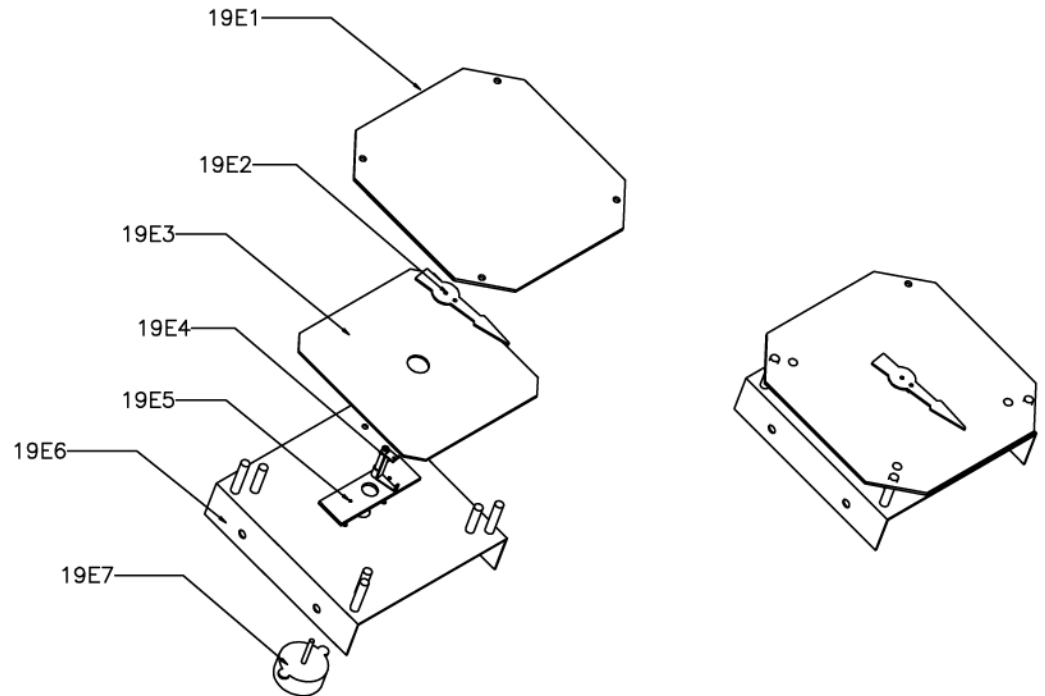

# LIGHTHOUSE GIANT

19. LHG A008 CONTROL PANEL COVER ASSEMBLY

NO	PART NO	DESCRIPTION	QTY		
19	LHG A008	CONTROL PANEL COVER ASSEMBLY	1		
PART ITEM	19A	LHG-FP-002-R0	PLAYFIELD PANEL	1	
	19B	EA0507	SWITCH RECTA GREEN BUTTON WITH LAMP	1R,1L	
	19C	LHG-FP-001-R1	CONTROL PANEL ACRYLIC	1	
	19D	LHG-SA-017-R0	PLAYFIELD ASSEMBLY	1	
	19E	LHG E004	WHEEL ASSEMBLY	1	
	SUB	19E1	LHG-FP-018-R0	ACRYLIC WHEEL PANEL COVER	1
		19E2	LHG-FM-094-R0	SPIN WHEEL NEEDLE	1
		19E3	BAFB75	PCB FB75 LED WHEEL	1
		19E4	LHG-SA-097-R1	STEPPER MOTOR SHAFT	1
		19E5	LHG-FM-095-R0	STEPPER MOTOR ADJUSTER	1
		19E6	LHG-FM-096-R0	STEPPER MOTOR HOLDER	1
		19E7	EA1162	STEPPER MOTOR BY42-4801 60 OHM 12V	1
	19F	EA1201	SPEAKER 4" 8 OHM 40W	2	
19G	LHG-FM-023-R0	SPEAKER GRILL	2		
19H	AT3302	STICKER ACRYLIC PLAY INSTRUCTION COMPLETE	1		