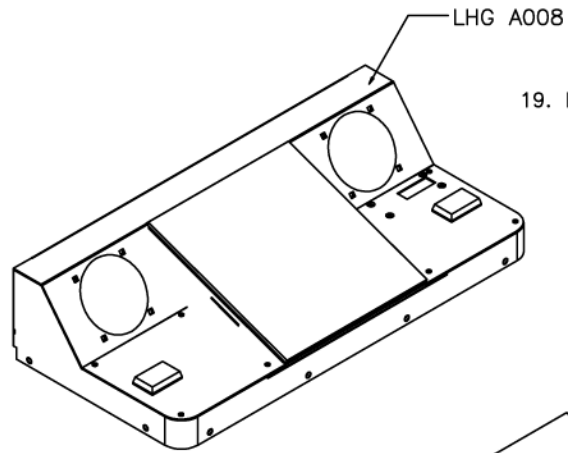

# LIGHTHOUSE GIANT

19. LHG A008 CONTROL PANEL COVER ASSEMBLY

NO	PART NO	DESCRIPTION	QTY		
19	LHG A008	CONTROL PANEL COVER ASSEMBLY	1		
PART ITEM	19A	LHG-FP-002-R0	PLAYFIELD PANEL	1	
	19B	EA0507	SWITCH RECTA GREEN BUTTON WITH LAMP	1R,1L	
	19C	LHG-FP-001-R1	CONTROL PANEL ACRYLIC	1	
	19D	LHG-SA-017-R0	PLAYFIELD ASSEMBLY	1	
	19E	LHG E004	WHEEL ASSEMBLY	1	
	SUB	19E1	LHG-FP-018-R0	ACRYLIC WHEEL PANEL COVER	1
		19E2	LHG-FM-094-R0	SPIN WHEEL NEEDLE	1
		19E3	BAFB75	PCB FB75 LED WHEEL	1
		19E4	LHG-SA-097-R1	STEPPER MOTOR SHAFT	1
		19E5	LHG-FM-095-R0	STEPPER MOTOR ADJUSTER	1
		19E6	LHG-FM-096-R0	STEPPER MOTOR HOLDER	1
		19E7	EA1162	STEPPER MOTOR BY42-4801 60 OHM 12V	1
	19F	EA1201	SPEAKER 4" 8 OHM 40W	2	
19G	LHG-FM-023-R0	SPEAKER GRILL	2		
19H	AT3302	STICKER ACRYLIC PLAY INSTRUCTION COMPLETE	1		