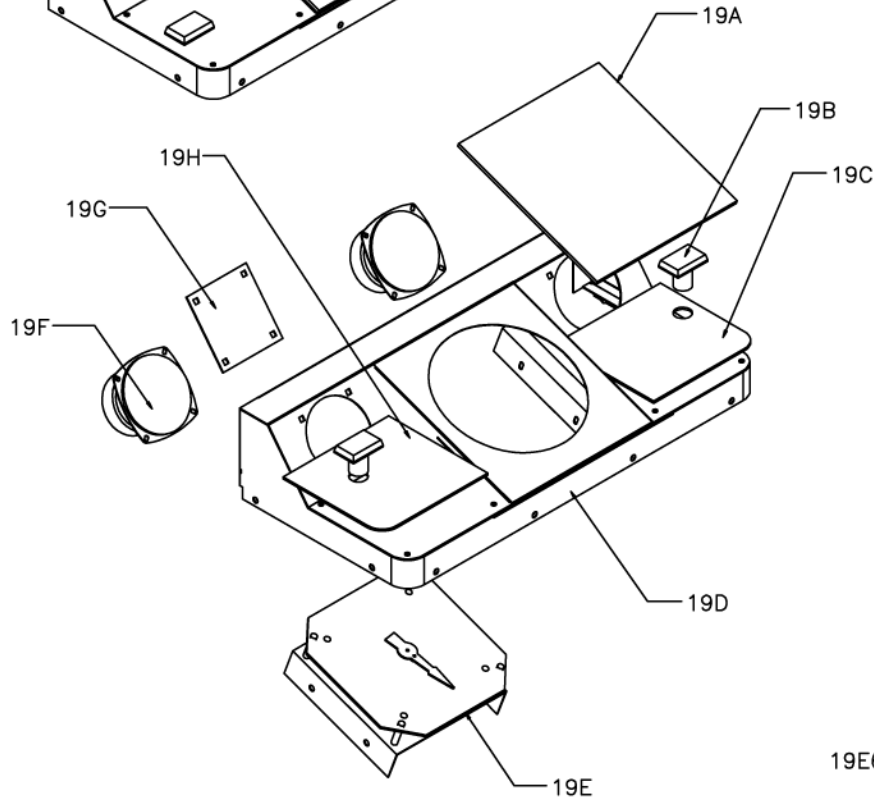

# LIGHTHOUSE GIANT

19. LHG A008 CONTROL PANEL COVER ASSEMBLY

NO	PART NO	DESCRIPTION	QTY		
19	LHG A008	CONTROL PANEL COVER ASSEMBLY	1		
PART ITEM	19A	LHG-FP-002-R0	PLAYFIELD PANEL	1	
	19B	EA0507	SWITCH RECTA GREEN BUTTON WITH LAMP	1R,1L	
	19C	LHG-FP-001-R1	CONTROL PANEL ACRYLIC	1	
	19D	LHG-SA-017-R0	PLAYFIELD ASSEMBLY	1	
	19E	LHG E004	WHEEL ASSEMBLY	1	
	SUB	19E1	LHG-FP-018-R0	ACRYLIC WHEEL PANEL COVER	1
		19E2	LHG-FM-094-R0	SPIN WHEEL NEEDLE	1
		19E3	BAFB75	PCB FB75 LED WHEEL	1
		19E4	LHG-SA-097-R1	STEPPER MOTOR SHAFT	1
		19E5	LHG-FM-095-R0	STEPPER MOTOR ADJUSTER	1
		19E6	LHG-FM-096-R0	STEPPER MOTOR HOLDER	1
		19E7	EA1162	STEPPER MOTOR BY42-4801 60 OHM 12V	1
	19F	EA1201	SPEAKER 4" 8 OHM 40W	2	
19G	LHG-FM-023-R0	SPEAKER GRILL	2		
19H	AT3302	STICKER ACRYLIC PLAY INSTRUCTION COMPLETE	1		