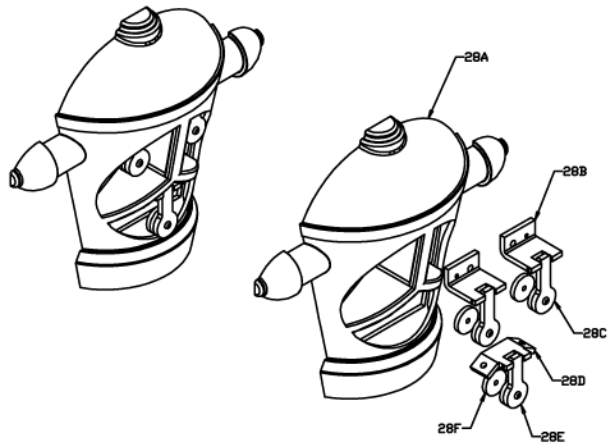

FIRE FIGHTER

28. FF A005 TARGET ASSEMBLY

29. FF A006 GUN ASSEMBLY

40. FF A008 FRONT DOOR ASSEMBLY

34. FF A007 CONTROL PANEL BASE

NO	CODE	DESCRIPTION	QTY
28	FF A005	TARGET ASSEMBLY	1
28A	HM2563	FIBER TARGET	1
28B	FF1-FP-007-RO	UPPER TARGET HOLDER	1R,1L
28C	FF1-FP-010A-RO	ACRILLIC TARGET UPPER	2
28D	FF1-FP-008-RO	LOWER TARGET HOLDER	1
28E	FF1-FP-010B-RO	ACRILLIC TARGET LOWER	1
28F	HM0053	TARGET MAGNET	3
29	FF A006	GUN ASSEMBLY	1
29A	FF1-SA-030-RO	GUN ASSEMBLY METAL ONLY	1
29B	HM2512	FIBER NOZZLE GUN	1
29C	HF2913	NIPPLE SELANG 1/8" x 1/4"	2
29D	FF1-FP-008-RO	NOZZLE HOLDER	1
29E	FF1-FM-033-RO	NOZZLE GUN	1
29F	FF1-FP-012-RO	GUN HOLE COVER	2
34	FF A007	CONTROL PANEL BASE	1
34A	FF1-FW-004-RO	CONTROL PANEL LOWER	1
34B	FF1-FM-020-RO	GUN HOLDER BRACKET	2
34C	FF1-SA-033-RO	WASHER STOPPER	4
34D	HF1130	BAUT HEX M14x100 WITH NUT M14	2
34E	FF1-FM-031-RO	RUBBER BRACKET	2
34F	HM0055	GUN STOPPER	2
40	FF A008	FRONT DOOR ASSEMBLY	1
40A	FF1-FW-003-RO	FRONT PANEL LOWER	1
40B	EA1102	TICKET DISPENSER ENTROPY	2
40C	EA1201	SPEAKER 4" 8 Ohm 40W	2
40D	HA0014	COIN MECHANISM HOLDER	2
40E	HM0004	LOCK ANGLE	3
40F	EPO805	SPEAKER COVER	2
40G	FF1-FM-036-RO	TICKET DOOR METAL ONLY	2
40H	FF1-FM-038-RO	TICKET DOOR HINGE	2
40I	FF1-FM-035-RO	COINDOOR METAL ONLT	1
40J	FF1-FM-037-RO	COINDOOR HINGE	1
40K	FF1-SA-01-RO	FRONT DOOR FRAME ASSEMBLY	1
40L	AT3182	STICKER FRONT LOWER CABINET	1