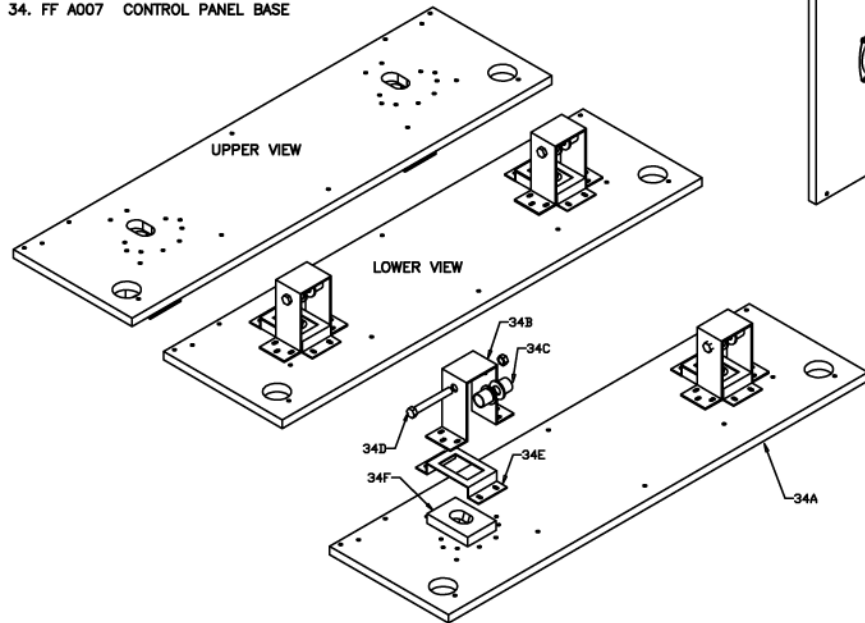

FIRE FIGHTER

28. FF A005 TARGET ASSEMBLY

29. FF A006 GUN ASSEMBLY

40. FF A008 FRONT DOOR ASSEMBLY

34. FF A007 CONTROL PANEL BASE

NO	CODE	DESCRIPTION	QTY
28	FF A005	TARGET ASSEMBLY	1
28A	HM2563	FIBER TARGET	1
28B	FF1-FP-007-RO	UPPER TARGET HOLDER	1R,1L
28C	FF1-FP-010A-RO	ACRILLIC TARGET UPPER	2
28D	FF1-FP-008-RO	LOWER TARGET HOLDER	1
28E	FF1-FP-010B-RO	ACRILLIC TARGET LOWER	1
28F	HM0053	TARGET MAGNET	3
29	FF A006	GUN ASSEMBLY	1
29A	FF1-SA-030-RO	GUN ASSEMBLY METAL ONLY	1
29B	HM2512	FIBER NOZZLE GUN	1
29C	HF2913	NIPPLE SELANG 1/8" x 1/4"	2
29D	FF1-FP-008-RO	NOZZLE HOLDER	1
29E	FF1-FM-033-RO	NOZZLE GUN	1
29F	FF1-FP-012-RO	GUN HOLE COVER	2
34	FF A007	CONTROL PANEL BASE	1
34A	FF1-FW-004-RO	CONTROL PANEL LOWER	1
34B	FF1-FM-020-RO	GUN HOLDER BRACKET	2
34C	FF1-SA-033-RO	WASHER STOPPER	4
34D	HF1130	BAUT HEX M14x100 WITH NUT M14	2
34E	FF1-FM-031-RO	RUBBER BRACKET	2
34F	HM0055	GUN STOPPER	2
40	FF A008	FRONT DOOR ASSEMBLY	1
40A	FF1-FW-003-RO	FRONT PANEL LOWER	1
40B	EA1102	TICKET DISPENSER ENTROPY	2
40C	EA1201	SPEAKER 4" 8 Ohm 40W	2
40D	HA0014	COIN MECHANISM HOLDER	2
40E	HM0004	LOCK ANGLE	3
40F	EPO805	SPEAKER COVER	2
40G	FF1-FM-036-RO	TICKET DOOR METAL ONLY	2
40H	FF1-FM-038-RO	TICKET DOOR HINGE	2
40I	FF1-FM-035-RO	COINDOOR METAL ONLT	1
40J	FF1-FM-037-RO	COINDOOR HINGE	1
40K	FF1-SA-01-RO	FRONT DOOR FRAME ASSEMBLY	1
40L	AT3182	STICKER FRONT LOWER CABINET	1