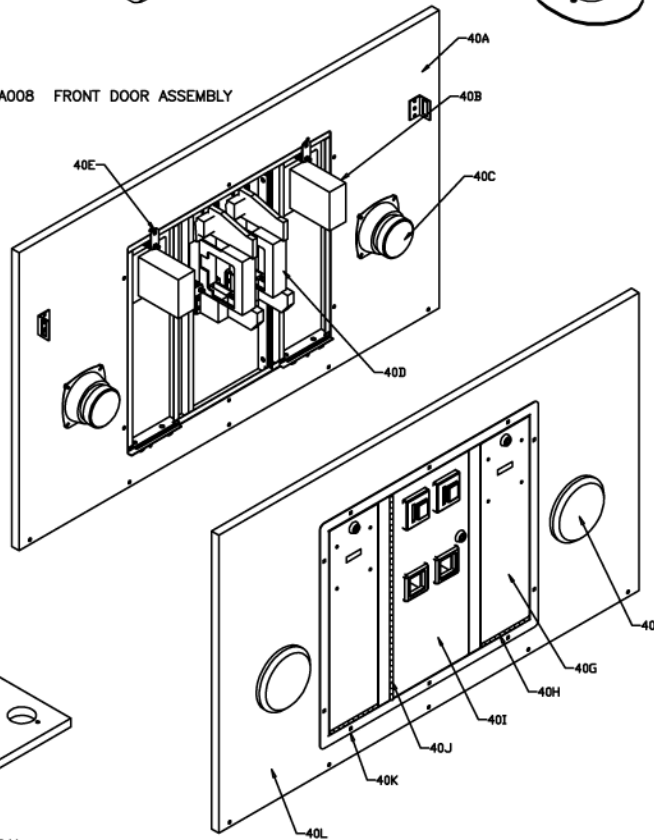

FIRE FIGHTER

28. FF A005 TARGET ASSEMBLY

29. FF A006 GUN ASSEMBLY

40. FF A008 FRONT DOOR ASSEMBLY

34. FF A007 CONTROL PANEL BASE

NO	CODE	DESCRIPTION	QTY
28	FF A005	TARGET ASSEMBLY	1
28A	HM2563	FIBER TARGET	1
28B	FF1-FP-007-RO	UPPER TARGET HOLDER	1R,1L
28C	FF1-FP-010A-RO	ACRILLIC TARGET UPPER	2
28D	FF1-FP-008-RO	LOWER TARGET HOLDER	1
28E	FF1-FP-010B-RO	ACRILLIC TARGET LOWER	1
28F	HM0053	TARGET MAGNET	3
29	FF A006	GUN ASSEMBLY	1
29A	FF1-SA-030-RO	GUN ASSEMBLY METAL ONLY	1
29B	HM2512	FIBER NOZZLE GUN	1
29C	HF2913	NIPPLE SELANG 1/8" x 1/4"	2
29D	FF1-FP-008-RO	NOZZLE HOLDER	1
29E	FF1-FM-033-RO	NOZZLE GUN	1
29F	FF1-FP-012-RO	GUN HOLE COVER	2
34	FF A007	CONTROL PANEL BASE	1
34A	FF1-FW-004-RO	CONTROL PANEL LOWER	1
34B	FF1-FM-020-RO	GUN HOLDER BRACKET	2
34C	FF1-SA-033-RO	WASHER STOPPER	4
34D	HF1130	BAUT HEX M14x100 WITH NUT M14	2
34E	FF1-FM-031-RO	RUBBER BRACKET	2
34F	HM0055	GUN STOPPER	2
40	FF A008	FRONT DOOR ASSEMBLY	1
40A	FF1-FW-003-RO	FRONT PANEL LOWER	1
40B	EA1102	TICKET DISPENSER ENTROPY	2
40C	EA1201	SPEAKER 4" 8 Ohm 40W	2
40D	HA0014	COIN MECHANISM HOLDER	2
40E	HM0004	LOCK ANGLE	3
40F	EPO805	SPEAKER COVER	2
40G	FF1-FM-036-RO	TICKET DOOR METAL ONLY	2
40H	FF1-FM-038-RO	TICKET DOOR HINGE	2
40I	FF1-FM-035-RO	COINDOOR METAL ONLT	1
40J	FF1-FM-037-RO	COINDOOR HINGE	1
40K	FF1-SA-01-RO	FRONT DOOR FRAME ASSEMBLY	1
40L	AT3182	STICKER FRONT LOWER CABINET	1