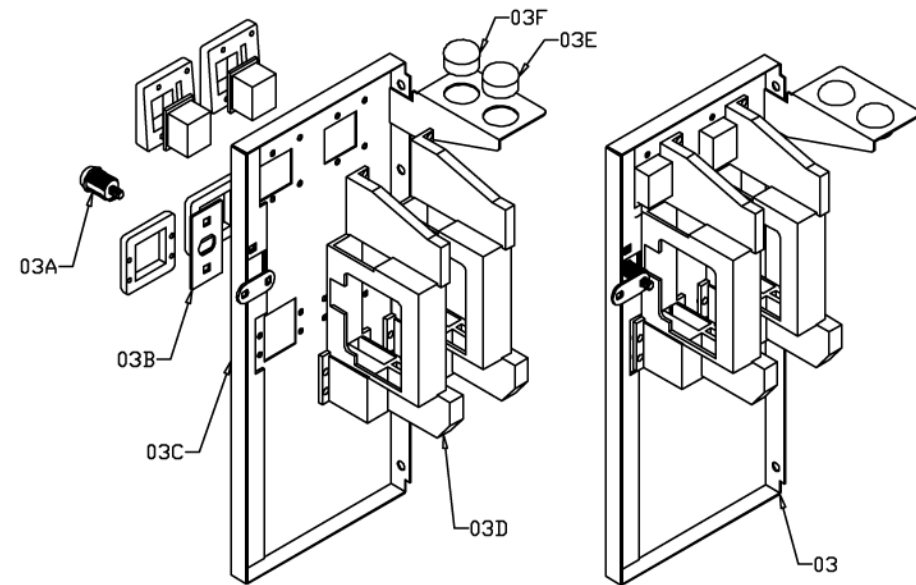

TIME BUSTER

NO	PART NO	DESCRIPTION	QTY	
01	TB1 A001	FRONT DOOR ASSEMBLY	1	
SUB ASSY	01A	TB1-SA-23-RO	DOOR FRAME METAL ONLY	1
	01B	TB1 A001A	TRIPLE LOCK ASSEMBLY	1
	01C	HM0004	EAGLE LOCK	1
	01D	TB1-FM-34-RO	TRIPLE LOCK COVER	1
	01E	TB1-FG-01-RO	FRONT GLASS DOOR	1
	01F	TB1-FM-16-RO	FRONT GLASS LOWER&UPPER CLAMP	2
	01G	TB1-FM-32-RO	FRONT GLASS LEFT&RIGHT CLAMP	2
-	AT3212	STICKER PLAY INSTRUCTION	1	
02	TB1 A008A	COINDOOR 1DBA 1COIN MECHANIC ASSY	1	
PART ITEM	02A	HM0004	EAGLE LOCK	1
	02B	TB1-FM-53-RO	THANDLE COVER	1
	02C	TB1-SA-11-RO	COINDOOR METAL ONLY 1DBA 1COIN MECHANIC	1
	02D	-	DOLLAR BILL ACCEPTOR	1
	02E	HM0014	COIN MECHANISM	1
	02F	EA0520	SWITCH SMALL ROUND GREEN BUTTON	1
	02G	EA0519	SWITCH SMALL ROUND RED BUTTON	1
-	TB1 H002A	HARNES COINDOOR 1DBA 1COIN MECHANIC	1	
03	TB1 A008B	COINDOOR 2 COIN MECHANIC ASSY	1	
PART ITEM	03A	HM0004	EAGLE LOCK	1
	03B	TB1-FM-53-RO	THANDLE COVER	1
	03C	TB1-SA-11-RO	COINDOOR METAL ONLY 2 COIN MECHANIC	1
	03D	HM0014	COIN MECHANISM	2
	03E	EA0520	SWITCH SMALL ROUND GREEN BUTTON	1
	03F	EA0519	SWITCH SMALL ROUND RED BUTTON	1
	-	TB1 H002B	HARNES COINDOOR 2 COIN MECHANIC	1