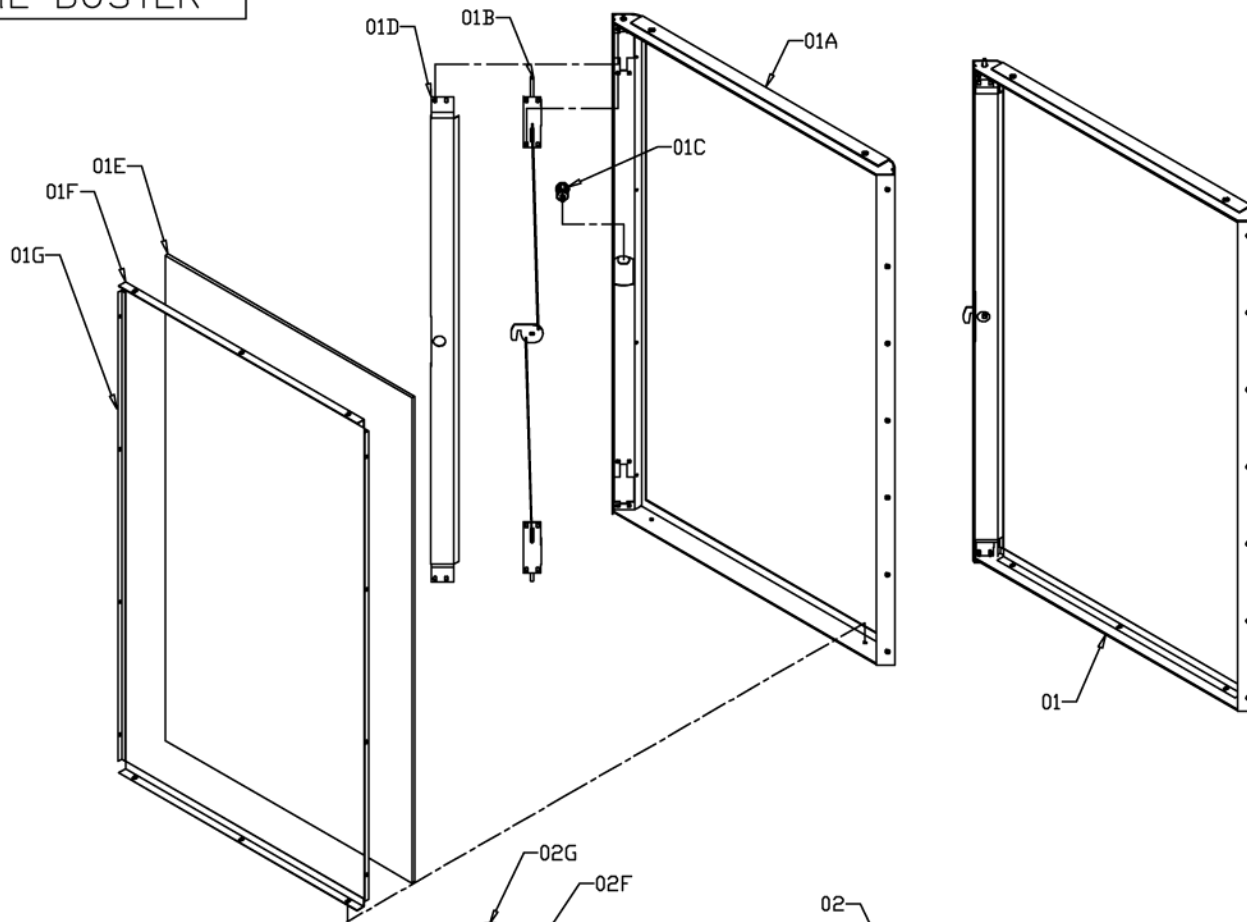

TIME BUSTER

NO	PART NO	DESCRIPTION	QTY	
01	TB1 A001	FRONT DOOR ASSEMBLY	1	
SUB ASSY	01A	TB1-SA-23-RO	DOOR FRAME METAL ONLY	1
	01B	TB1 A001A	TRIPLE LOCK ASSEMBLY	1
	01C	HM0004	EAGLE LOCK	1
	01D	TB1-FM-34-RO	TRIPLE LOCK COVER	1
	01E	TB1-FG-01-RO	FRONT GLASS DOOR	1
	01F	TB1-FM-16-RO	FRONT GLASS LOWER&UPPER CLAMP	2
	01G	TB1-FM-32-RO	FRONT GLASS LEFT&RIGHT CLAMP	2
-	AT3212	STICKER PLAY INSTRUCTION	1	
02	TB1 A008A	COINDOOR 1DBA 1COIN MECHANIC ASSY	1	
PART ITEM	02A	HM0004	EAGLE LOCK	1
	02B	TB1-FM-53-RO	THANDLE COVER	1
	02C	TB1-SA-11-RO	COINDOOR METAL ONLY 1DBA 1COIN MECHANIC	1
	02D	-	DOLLAR BILL ACCEPTOR	1
	02E	HM0014	COIN MECHANISM	1
	02F	EA0520	SWITCH SMALL ROUND GREEN BUTTON	1
	02G	EA0519	SWITCH SMALL ROUND RED BUTTON	1
-	TB1 H002A	HARNES COINDOOR 1DBA 1COIN MECHANIC	1	
03	TB1 A008B	COINDOOR 2 COIN MECHANIC ASSY	1	
PART ITEM	03A	HM0004	EAGLE LOCK	1
	03B	TB1-FM-53-RO	THANDLE COVER	1
	03C	TB1-SA-11-RO	COINDOOR METAL ONLY 2 COIN MECHANIC	1
	03D	HM0014	COIN MECHANISM	2
	03E	EA0520	SWITCH SMALL ROUND GREEN BUTTON	1
	03F	EA0519	SWITCH SMALL ROUND RED BUTTON	1
	-	TB1 H002B	HARNES COINDOOR 2 COIN MECHANIC	1