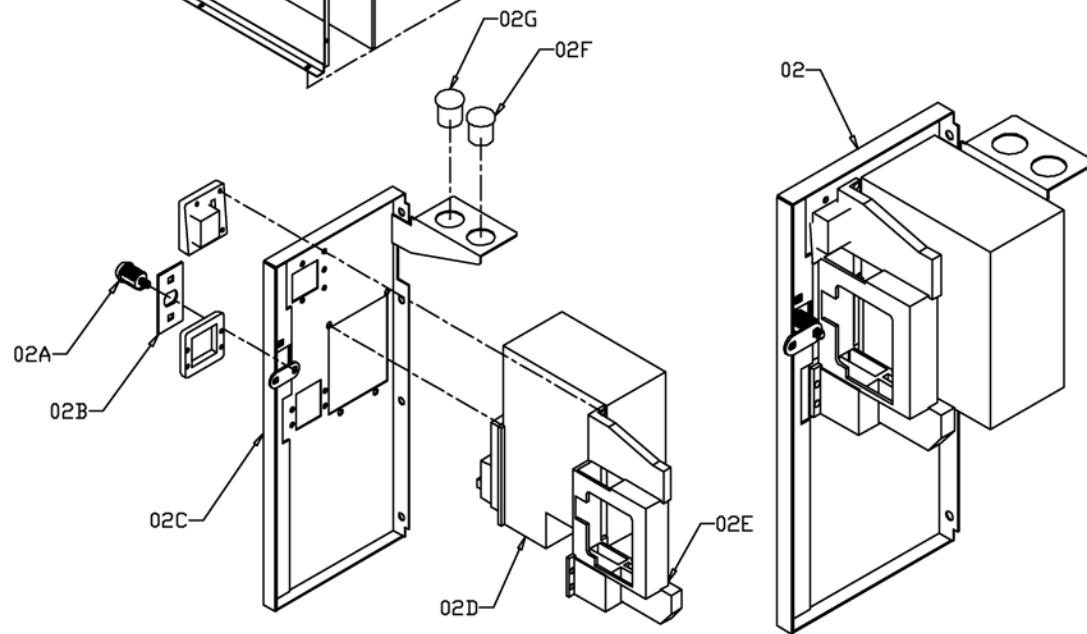

TIME BUSTER

NO	PART NO	DESCRIPTION	QTY	
01	TB1 A001	FRONT DOOR ASSEMBLY	1	
SUB ASSY	01A	TB1-SA-23-RO	DOOR FRAME METAL ONLY	1
	01B	TB1 A001A	TRIPLE LOCK ASSEMBLY	1
	01C	HM0004	EAGLE LOCK	1
	01D	TB1-FM-34-RO	TRIPLE LOCK COVER	1
	01E	TB1-FG-01-RO	FRONT GLASS DOOR	1
	01F	TB1-FM-16-RO	FRONT GLASS LOWER&UPPER CLAMP	2
	01G	TB1-FM-32-RO	FRONT GLASS LEFT&RIGHT CLAMP	2
-	AT3212	STICKER PLAY INSTRUCTION	1	
02	TB1 A008A	COINDOOR 1DBA 1COIN MECHANIC ASSY	1	
PART ITEM	02A	HM0004	EAGLE LOCK	1
	02B	TB1-FM-53-RO	THANDLE COVER	1
	02C	TB1-SA-11-RO	COINDOOR METAL ONLY 1DBA 1COIN MECHANIC	1
	02D	-	DOLLAR BILL ACCEPTOR	1
	02E	HM0014	COIN MECHANISM	1
	02F	EA0520	SWITCH SMALL ROUND GREEN BUTTON	1
	02G	EA0519	SWITCH SMALL ROUND RED BUTTON	1
-	TB1 H002A	HARNES COINDOOR 1DBA 1COIN MECHANIC	1	
03	TB1 A008B	COINDOOR 2 COIN MECHANIC ASSY	1	
PART ITEM	03A	HM0004	EAGLE LOCK	1
	03B	TB1-FM-53-RO	THANDLE COVER	1
	03C	TB1-SA-11-RO	COINDOOR METAL ONLY 2 COIN MECHANIC	1
	03D	HM0014	COIN MECHANISM	2
	03E	EA0520	SWITCH SMALL ROUND GREEN BUTTON	1
	03F	EA0519	SWITCH SMALL ROUND RED BUTTON	1
	-	TB1 H002B	HARNES COINDOOR 2 COIN MECHANIC	1