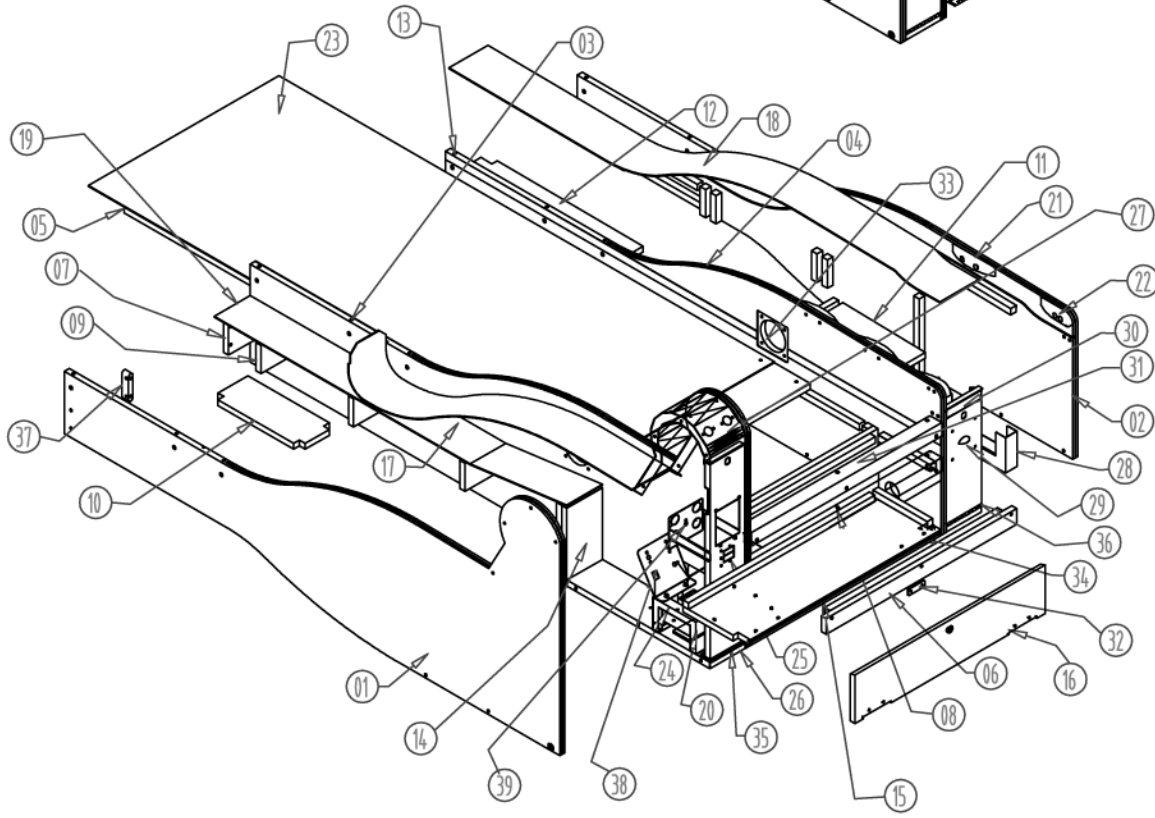

FRONT TRACK ASSEMBLY

No	Code	Description	Qty	
1	SSI-FW-051-R1	FT-Outside right	1	
2	SSI-FW-052-R1	FT-Outside left	1	
3	SSI-FW-053-R0	FT-Inside right	1	
4	SSI-FW-054-R0	FT-Inside left	1	
5	SSI-FW-055-R0	FT-Base	1	
6	SSI-FW-056-R0	FT-Support 1	1	
7	SSI-FW-057-R0	FT-Support 2	2 (R+L)	
8	SSI-FW-058-R0	FT-Support 3	1	
9	SSI-FW-059-R0	FT-Support 4	3	
10	SSI-FW-060-R0	FT-Support 5	2	
11	SSI-FW-061-R0	FT-Support 6	1	
12	SSI-FW-062-R0	FT-Support 7	1	
13	-	PE Tape 1"	2	
14	SSI-FW-064-R0	FT-Support 9	2 (R+L)	
15	SSI-FW-065-R0	FT-Lower base	1	
16	SSI-FW-066-R0	FT-Door	1	
17	SSI-FP-018-R0	Front track right 1	1	
18	SSI-FP-019-R0	Front track left	1	
19	SSI-FP-037-R0	Front track right 2	1	
20	SSI-FP-012-R0	Slide cash box	1	
21	SSI-FP-027-R0	Ball stopper 1	3	
22	SSI-FP-038-R0	Ball stopper 2	2 (R+L)	
23	SSI-FP-029-R0	FT-Floor	1	
24	SSI-SA-017-R0	Chash box set	1	
25	SSI-SA-008-R1	FT-Cash door subassy	1	
26	SSI-FM-036-R0	FT-Door base flaten	2	
27	SSI-SA-015-R0	FT-Frame DBA subassy	1	
28	SSI-FM-031-R0	FT-Ticket holder	1	
29	SSI-FM-035-R0	FT-Ticket door	1	
30	SSI-FM-006-R0	Ticket door bracket	1	
31	SSI-FM-040-R0	Bracket track front portion	1	
32	SSI-FM-055-R0	Plate spacer lock	1	
33	SSI-FM-070-R0	Grill speaker	2	
34	SSI-M-007-R0	Hinge FT-Door	2	
35	SSI-M-005-R0	Hinge cash door	1	
36	SSI-M-006-R0	Hinge ticket door	1	
37	-	Rofo lock type standard-Receptacle (R2-0002-02)	2	
38	-	Bracket service	1	
	38A	-	Counter Ticket	1
	38B	-	Coin 1 dan 2	1
	38C	-	Potensio	1
38	-	Bracket Switch service 1	1	
	38A	-	Button Service	1
	38B	-	Button Test	1
	38C	-	Button Up	1
	38D	-	Button Down	1