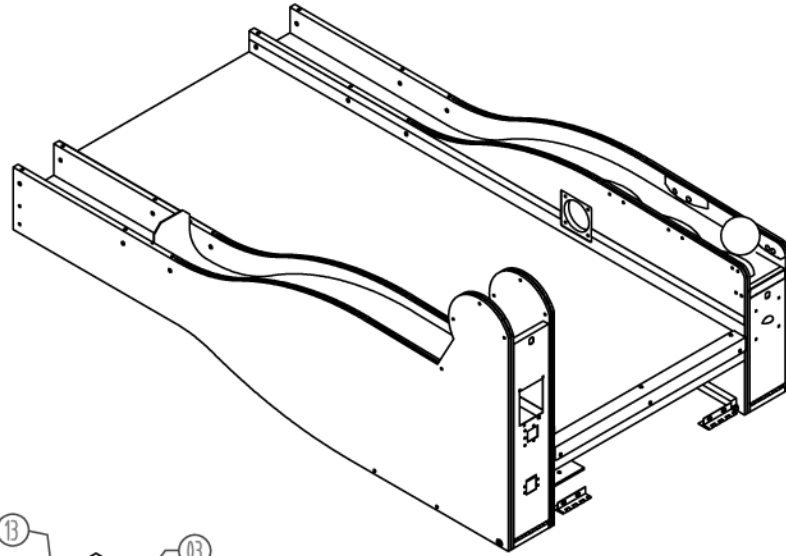

FRONT TRACK ASSEMBLY

No	Code	Description	Qty	
1	SSI-FW-051-R1	FT-Outside right	1	
2	SSI-FW-052-R1	FT-Outside left	1	
3	SSI-FW-053-R0	FT-Inside right	1	
4	SSI-FW-054-R0	FT-Inside left	1	
5	SSI-FW-055-R0	FT-Base	1	
6	SSI-FW-056-R0	FT-Support 1	1	
7	SSI-FW-057-R0	FT-Support 2	2 (R+L)	
8	SSI-FW-058-R0	FT-Support 3	1	
9	SSI-FW-059-R0	FT-Support 4	3	
10	SSI-FW-060-R0	FT-Support 5	2	
11	SSI-FW-061-R0	FT-Support 6	1	
12	SSI-FW-062-R0	FT-Support 7	1	
13	-	PE Tape 1"	2	
14	SSI-FW-064-R0	FT-Support 9	2 (R+L)	
15	SSI-FW-065-R0	FT-Lower base	1	
16	SSI-FW-066-R0	FT-Door	1	
17	SSI-FP-018-R0	Front track right 1	1	
18	SSI-FP-019-R0	Front track left	1	
19	SSI-FP-037-R0	Front track right 2	1	
20	SSI-FP-012-R0	Slide cash box	1	
21	SSI-FP-027-R0	Ball stopper 1	3	
22	SSI-FP-038-R0	Ball stopper 2	2 (R+L)	
23	SSI-FP-029-R0	FT-Floor	1	
24	SSI-SA-017-R0	Chash box set	1	
25	SSI-SA-008-R1	FT-Cash door subassy	1	
26	SSI-FM-036-R0	FT-Door base flaten	2	
27	SSI-SA-015-R0	FT-Frame DBA subassy	1	
28	SSI-FM-031-R0	FT-Ticket holder	1	
29	SSI-FM-035-R0	FT-Ticket door	1	
30	SSI-FM-006-R0	Ticket door bracket	1	
31	SSI-FM-040-R0	Bracket track front portion	1	
32	SSI-FM-055-R0	Plate spacer lock	1	
33	SSI-FM-070-R0	Grill speaker	2	
34	SSI-M-007-R0	Hinge FT-Door	2	
35	SSI-M-005-R0	Hinge cash door	1	
36	SSI-M-006-R0	Hinge ticket door	1	
37	-	Rofo lock type standard-Receptacle (R2-0002-02)	2	
38	-	Bracket service	1	
	38A	-	Counter Ticket	1
	38B	-	Coin 1 dan 2	1
	38C	-	Potensio	1
38	-	Bracket Switch service 1	1	
	38A	-	Button Service	1
	38B	-	Button Test	1
	38C	-	Button Up	1
	38D	-	Button Down	1