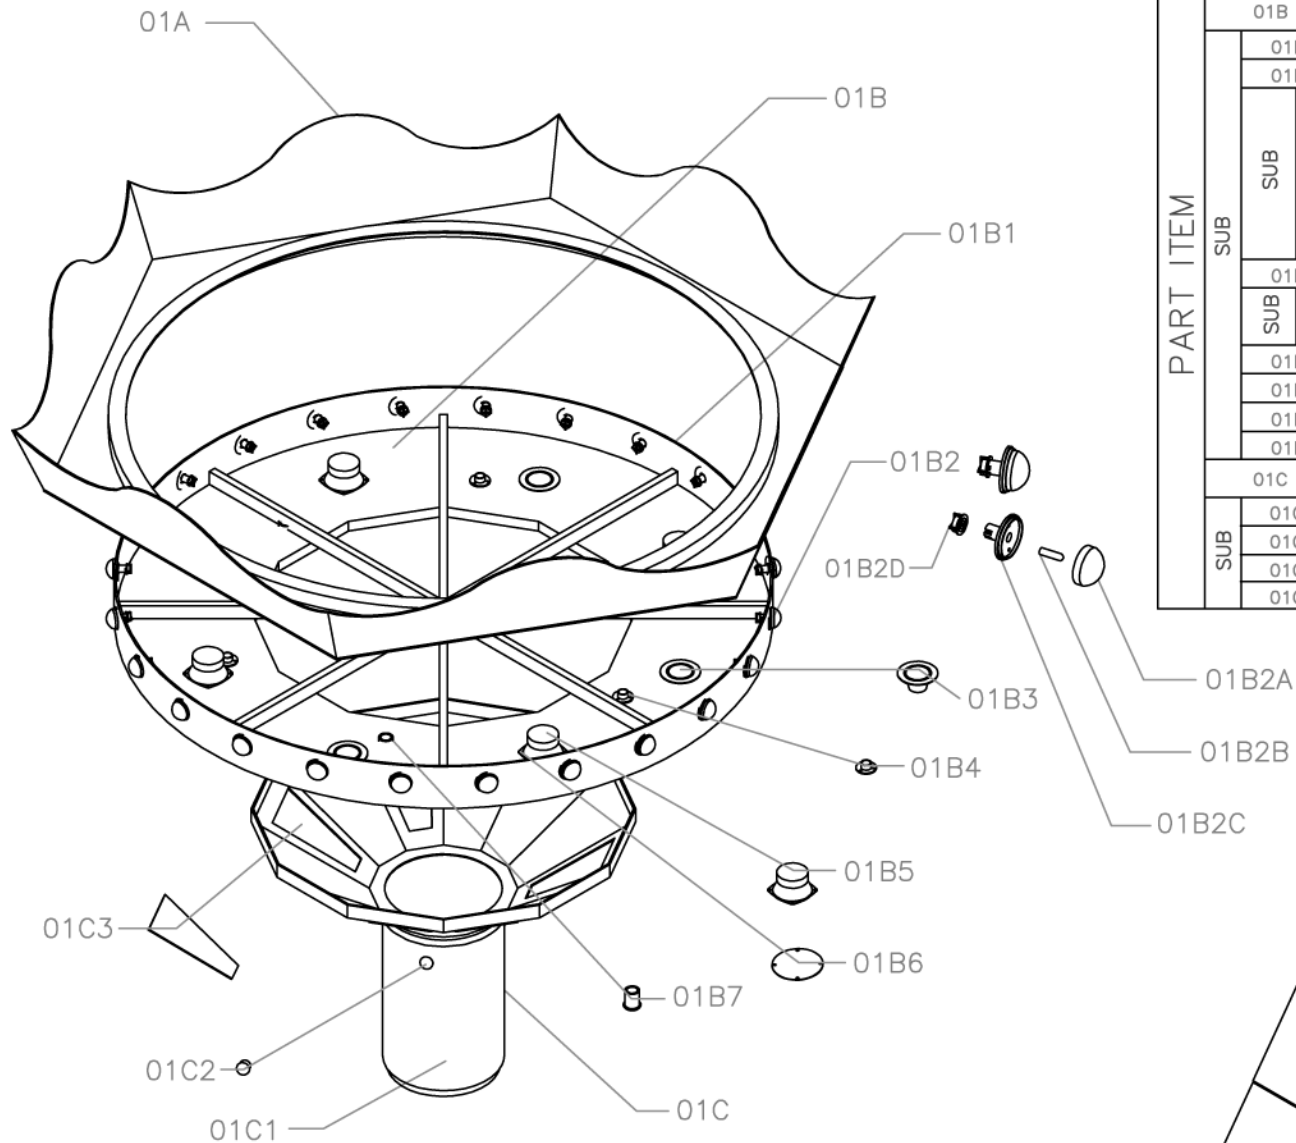

01. HEADER ASSEMBLY

NO	CODE	DESCRIPTION	QTY			
01	CAR A001	HEADER ASSEMBLY	1			
PART ITEM	01A	HM2302	CROWN FIBER GLASS FOR CAROUSEL	1		
	01B	CAR A001A	HEADER ASSEMBLY	1		
	SUB	01B1	HM2305	FIBER GLASS HEADER FOR CAROUSEL	1	
			01B2	CAR E001	LAMP ASSEMBLY	24
			01B2A	EA0524	COPERCHO TURBO P/N 134 (BLUE COLOR/T1)	8
		EA0525		COPERCHO TURBO P/N 134 (GREEN COLOR/T2)	8	
		EA0528		COPERCHO TURBO P/N 134 (RED COLOR/T3)	8	
		01B2B	EA0239	LAMP GE 1449 E10 12V 0.11A	24	
		01B2C	EA0526	PORTA LAMPADA E.10 EXPORT DA INCASSO P/N 139	24	
		01B2D	EA0527	DADO DJ COESIONE P/N 122	24	
		01B3	CAR E002	DOWN LIGHT ASSEMBLY	4	
		SUB	01B3A	EA0209	LAMP DOWN LIGHT 12V 20W	4
	01B3B		EA0312	LAMP HOLDER DOWN LIGHT SWIVEL ACTION	4	
	01B4	HMO024	FLANGE ALUMINIUM DIA 1"	3		
	01B5	EA1201	SPEAKER 4" 8OHM 40W	4		
	01B6	CAR-FM-045-R0	COVER SPEAKER	4		
	01B7	CAR-FP-005-R0	NYLON SHAFT RETAINER DIA 37X50 mm	3		
01C	CAR A001B	FIBER GLASS SHELL UPPER ASSEMBLY	1			
SUB	01C1	HM2306	FIBER GLASS SHELL UPPER	1		
	01C2	EA0519	SWITCH SMALL ROUND RED BUTTON	3		
	01C3	CAR-FP-005-R0	ACRYLIC MIRROR (AT 2801)	3		
	01C4	AT2802	STICKER START/STOP EMERGENCY	3		