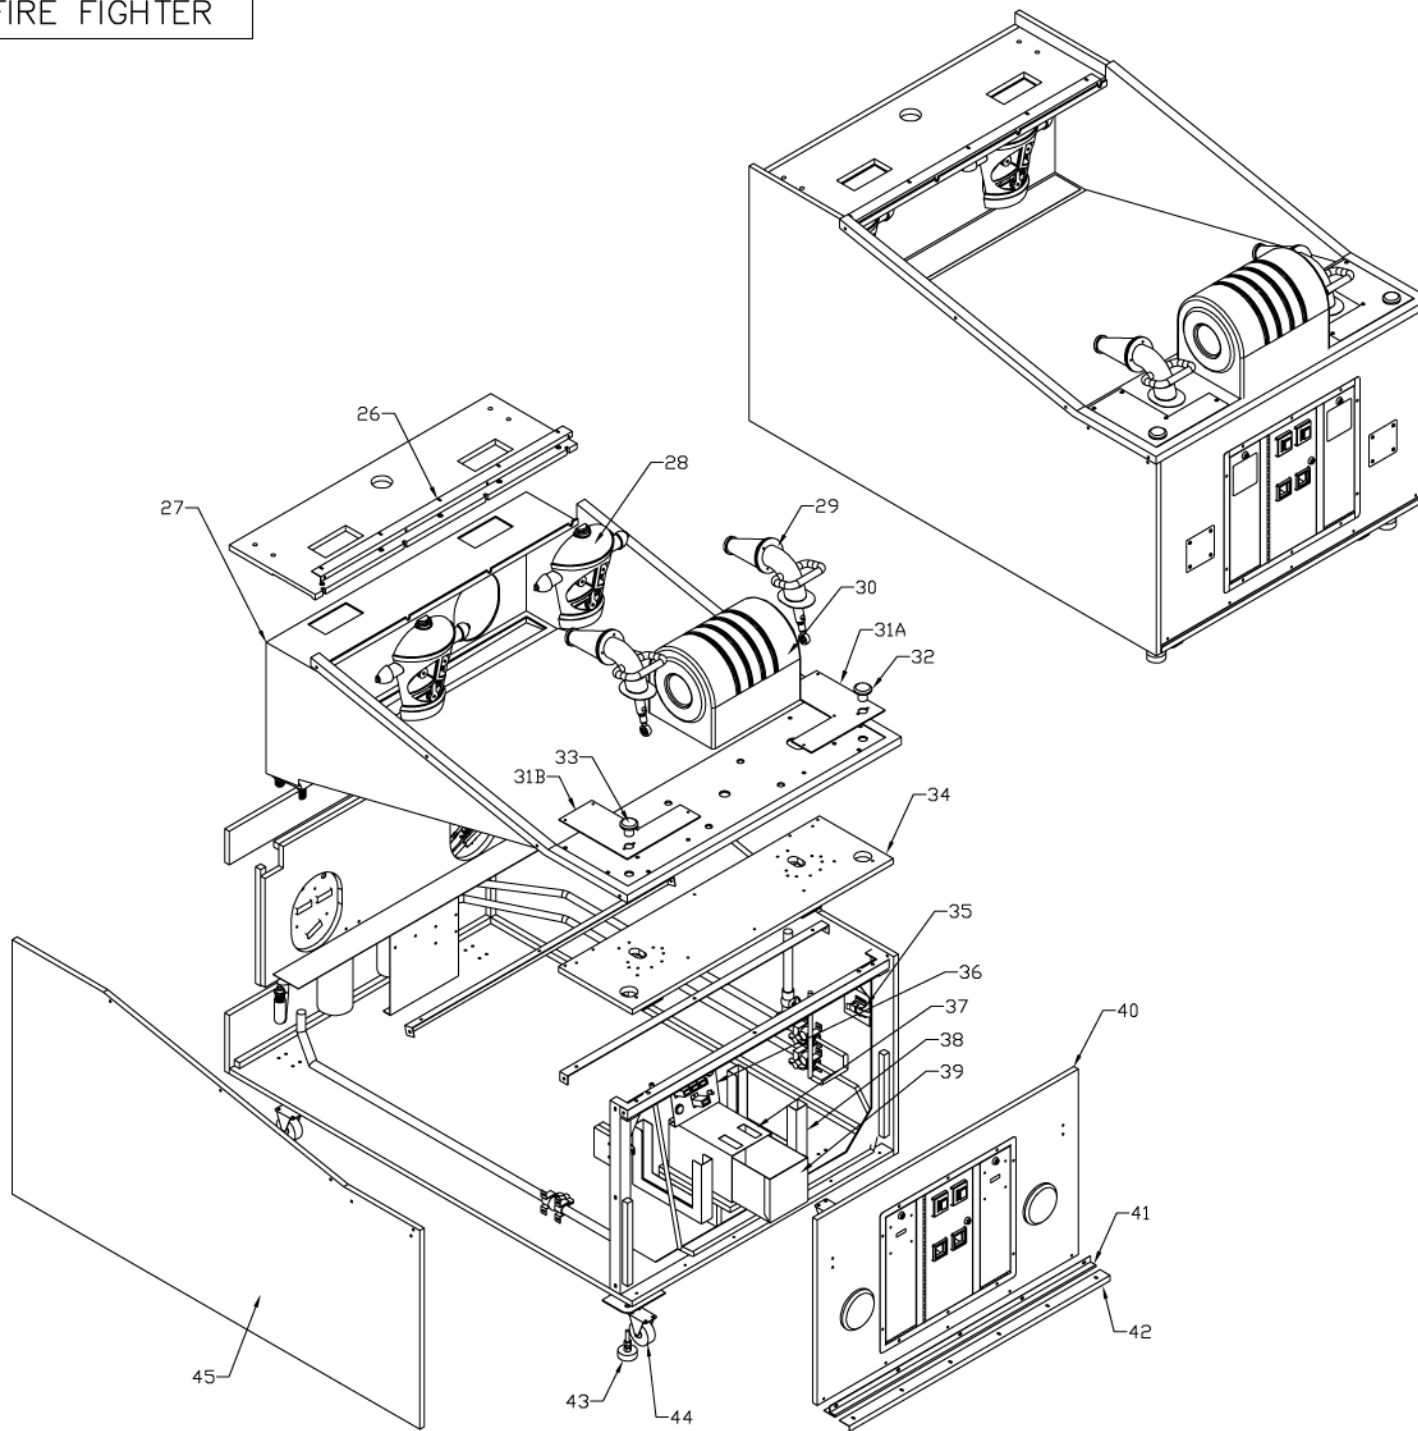

FIRE FIGHTER

NO	CODE	DESCRIPTION	QTY	
26	FF1-FM-010-R0	ACRILIC COVER INNER BRACKET	1	
27	HM2560	FIBER GLASS TUBE BLUE COLLOUR	1	
28	FF A005	TARGET ASSEMBLY	2	
29	FF A006	GUN ASSEMBLY	1	
30	HM2562	FIBER GLASS MOULD HOUSE FF	1	
31A	AT3168	STICKER ACRILIC PLAY INSTRUCTION RIGHT	1	
31B	AT3169	STICKER ACRILIC PLAY INSTRUCTION LEFT	1	
32	EA0505	SWITCH MEDIUM BLUE ROUND BUTTON	1	
33	EA0506	SWITCH MEDIUM YELLOW ROUND BUTTON	1	
34	FF A007	CONTROL PANEL BASE	1	
35	HM0006	SUPER CLAMP	2	
36	FF E003	SERVICE PANEL ASSEMBLY	1	
	36A	FF1-FM-005-R0	SERVICE PANEL METAL ONLY	1
	36B	EA0519	SWITCH SMALL ROUND RED BUTTON	1
	36C	EA0520	SWITCH SMALL ROUND GREEN BUTTON	1
	36D	EA1252	COIN COUNTER 12V REAR MOUNTING	4
	36E	EE0689	POTENSION CARBON DUAL GANG 50KOhm	1
	36F	EP0602	KNOB VOLUME	1
	-	FF H004	SERVICE PANEL HARNESS	1
37	FF1-FM-043-R0	HOUSING CASH BOX	1	
38	FF1-FM-034-R0	TICKET HOLDER	2	
39	FF1-FM-042-R0	CASH BOX	1	
40	FF A008	FRONT DOOR ASSEMBLY	1	
41	FF1-FM-018-R0	FRONT DOOR HINGE	1	
42	FF1-FM-0109-R0	FRONT DOOR HINGE BRACKET	1	
43	HM0002	RUBBER MACHINE GLIDE	2	
44	HM0005	CASTER WHEEL 3" SWIVEL MERK: VERO	2	
45	FF A014	SIDE LOWER CABINET WITH STICKER	1R,1L	
	45A	AT3163	STICKER SIDE RIGHT LOWER CABINET	1
	45B	AT3168	STICKER SIDE LEFT LOWER CABINET	1