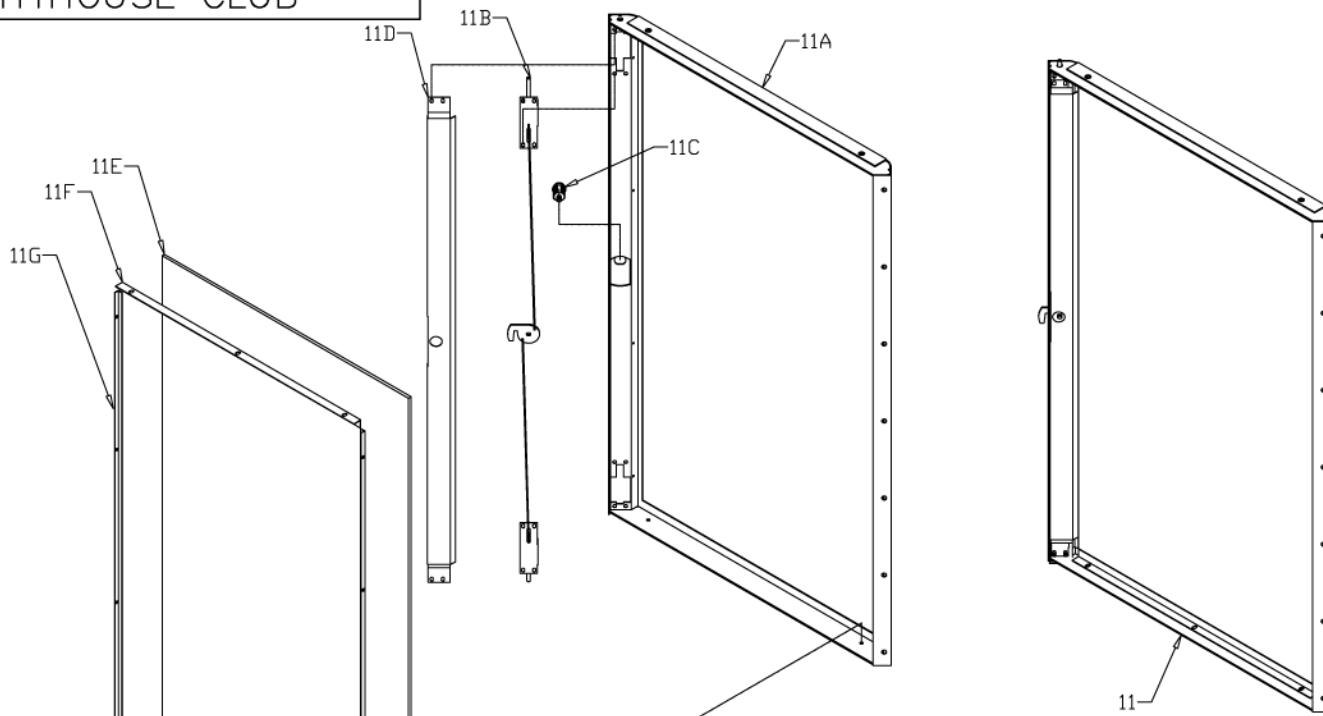

LIGHTHOUSE CLUB

NO	PART NO	DESCRIPTION	QTY	
11	LHC A001	FRONT DOOR ASSEMBLY	1	
SUB ASSY	11A	LHC-SA-23-R1	DOOR FRAME METAL ONLY	1
	11B	LHC A001a	TRIPLE LOCK ASSEMBLY	1
	11C	HM0004	LOCK ANGLE	1
	11D	LHC-FM-34-RO	TRIPLE LOCK COVER	1
	11E	HM1916	FRONT GLASS	1
	11F	LHC-FM-16-RO	FRONT GLASS RETAINER	2
	11G	LHC-FM-32-RO	SIDE FRONT GLASS RETAINER	2
-	A73095	STICKER PLAY INSTRUCTION	1	
02A	LHC A002a	COINDOOR DOUBLE SLOT ASSY	1	
PART ITEM	02A1	HM0004	LOCK ANGLE	1
	02A2	LHC-FM-53-RO	THANDLE COVER	1
	02A3	LHC-SA-11A-RO	COINDOOR DOUBLE SLOT METAL ONLY	1
	02A4	HA0014	COIN MECHANISM	2
	02A5	EA0520	SWITCH SMALL ROUND GREEN BUTTON	1
	02A6	EA0519	SWITCH SMALL ROUND RED BUTTON	1
	-	LHC H003	COINDOOR DOUBLE SLOT HARNESS	1
02B	LHC A002b	COINDOOR 1 DBA 1 SLOT ASSY	1	
PART ITEM	02B1	HM0004	LOCK ANGLE	1
	02B2	LHC-FM-53-RO	THANDLE COVER	1
	02B3	LHC-SA-11B-RO	COIN DOOR DBA METAL ONLY	1
	02B4	-	DOLLAR BILL ACCEPTOR	1
	02B5	HA0014	COIN MECHANISM	1
	02B6	EA0520	SWITCH SMALL ROUND GREEN BUTTON	1
	02B7	EA0519	SWITCH SMALL ROUND RED BUTTON	1
-	LHC H002	COINDOOR 1 DBA 1 SLOT HARNESS	1	

OPTIONAL SECURITY PARTS

-	LHC-FM-61-RO	COIN DOOR COVER	1
-	LHC-FM-63-RO	DBA COVER	1
-	LHC-FM-46-RO	COVER FRONT DOOR	1
-	LHC-FM-45-R1	SAFETY COVER COIN DOOR	1