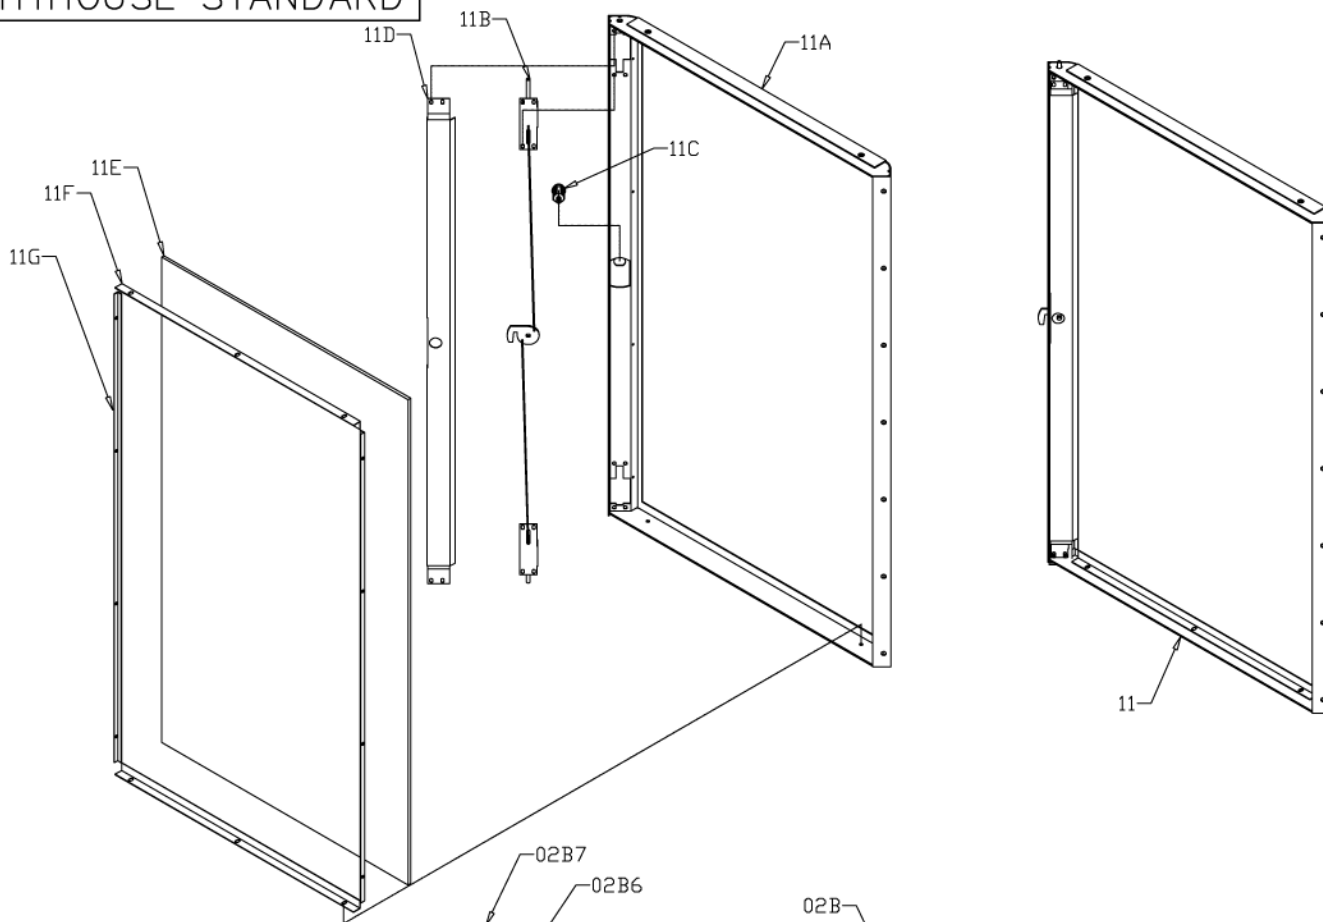

LIGHTHOUSE STANDARD

NO	PART NO	DESCRIPTION	QTY	
11	LH1 A001	FRONT DOOR ASSEMBLY	1	
SUB ASSY	11A	LH1-SA-23-R1	DOOR FRAME METAL ONLY	1
	11B	LH1 A001a	TRIPLE LOCK ASSEMBLY	1
	11C	HM0004	LOCK ANGLE	1
	11D	LH1-FM-34-RO	TRIPLE LOCK COVER	1
	11E	HM1916	FRONT GLASS	1
	11F	LH1-FM-16-RO	FRONT GLASS RETAINER	2
	11G	LH1-FM-32-RO	SIDE FRONT GLASS RETAINER	2
-	AT2955	STICKER PLAY INSTRUCTION	1	
PART ITEM	02A	LH1 A002a	COINDOOR DOUBLE SLOT ASSY	1
	02A1	HM0004	LOCK ANGLE	1
	02A2	LH1-FM-53-RO	THANDLE COVER	1
	02A3	LH1-SA-11A-RO	COINDOOR DOUBLE SLOT METAL ONLY	1
	02A4	HA0014	COIN MECHANISM	2
	02A5	EA0520	SWITCH SMALL ROUND GREEN BUTTON	1
	02A6	EA0519	SWITCH SMALL ROUND RED BUTTON	1
-	LH1 H003	COINDOOR DOUBLE SLOT HARNESS	1	
PART ITEM	02B	LH1 A002b	COINDOOR 1 DBA 1 SLOT ASSY	1
	02B1	HM0004	LOCK ANGLE	1
	02B2	LH1-FM-53-RO	THANDLE COVER	1
	02B3	LH1-SA-11B-RO	COIN DOOR DBA METAL ONLY	1
	02B4	-	DOLLAR BILL ACCEPTOR	1
	02B5	HA0014	COIN MECHANISM	1
	02B6	EA0520	SWITCH SMALL ROUND GREEN BUTTON	1
	02B7	EA0519	SWITCH SMALL ROUND RED BUTTON	1
-	LH1 H002	COINDOOR 1 DBA 1 SLOT HARNESS	1	

OPTIONAL SECURITY PARTS

-	LH1-FM-61-RO	COIN DOOR COVER	1
-	LH1-FM-63-RO	DBA COVER	1
-	LH1-FM-46-RO	COVER FRONT DOOR	1
-	LH1-FM-45-R1	SAFETY COVER COIN DOOR	1