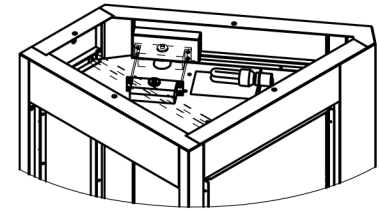

| No | Part No        | Description                 | Qty   |
|----|----------------|-----------------------------|-------|
| 1  | MS-ASSY-11-R0  | Mekanisme Lock              | 3     |
| 2  | 2A MS-SA-04-R0 | Assy Frame Cabinet Left     | 1     |
|    | 2B EA0277      | Saving Lamp 110v-120v / 14w | 3     |
|    | 2C BAFB156     | LED Door (RGB)              | 3     |
|    | 2D -           | Door Closer                 | 3     |
|    | 2E AT0000      | Artwork                     | 1     |
| 3  | MS-ASSY-12-R0  | Super Prize Door            | 1     |
| 4  | MS-ASSY-13-R0  | Prize Door                  | 2     |
| 5  | MS-SA-14-R0    | Cover Side L Cab Prize      | 1     |
| 6  | MS-SA-15-R0    | Cover Side S Cab Prize      | 1     |
| 7  | MS-ASSY-14-R0  | Back Super Prize Door       | 1     |
| 8  | MS-ASSY-15-R0  | Back Prize Door             | 2     |
| 9  | 9A MS-SA-16-R0 | Upper Partition             | 3     |
|    | 9B EA0277      | Saving Lamp 110v-120v / 14w | 3     |
|    | 9C MS-FP-06-R0 | Cover Partition Lamp        | 3     |
| 10 | MS-FM-49-R1    | Partition 3                 | 3     |
| 11 | MS-FM-51-R1    | Cover Box Motor 1           | 1     |
| 12 | MS-FM-52-R1    | Cover Box Motor 2           | 2     |
| 13 | MS-FM-66-R0    | Cover Back Super Prize Box  | R/L   |
| 14 | MS-FM-67-R0    | Cover Back Prize Box        | 2R/2L |
| 15 | MS-FM-68-R0    | Cover Front Super Prize Box | 1     |
| 16 | MS-FM-69-R0    | Cover Front Prize Box       | 2     |

View A

View B

View C