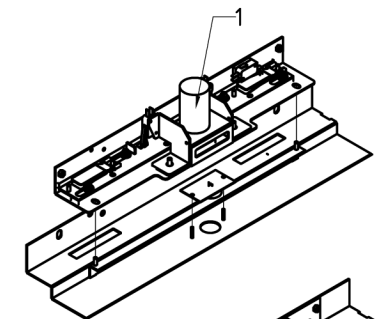

| No | Part No        | Description                 | Qty   |
|----|----------------|-----------------------------|-------|
| 1  | MS-ASSY-11-R0  | Mekanisme Lock              | 3     |
| 2  | 2A MS-SA-04-R0 | Assy Frame Cabinet Left     | 1     |
|    | 2B EA0277      | Saving Lamp 110v-120v / 14w | 3     |
|    | 2C BAFB156     | LED Door (RGB)              | 3     |
|    | 2D -           | Door Closer                 | 3     |
|    | 2E AT0000      | Artwork                     | 1     |
| 3  | MS-ASSY-12-R0  | Super Prize Door            | 1     |
| 4  | MS-ASSY-13-R0  | Prize Door                  | 2     |
| 5  | MS-SA-14-R0    | Cover Side L Cab Prize      | 1     |
| 6  | MS-SA-15-R0    | Cover Side S Cab Prize      | 1     |
| 7  | MS-ASSY-14-R0  | Back Super Prize Door       | 1     |
| 8  | MS-ASSY-15-R0  | Back Prize Door             | 2     |
| 9  | 9A MS-SA-16-R0 | Upper Partition             | 3     |
|    | 9B EA0277      | Saving Lamp 110v-120v / 14w | 3     |
|    | 9C MS-FP-06-R0 | Cover Partition Lamp        | 3     |
| 10 | MS-FM-49-R1    | Partition 3                 | 3     |
| 11 | MS-FM-51-R1    | Cover Box Motor 1           | 1     |
| 12 | MS-FM-52-R1    | Cover Box Motor 2           | 2     |
| 13 | MS-FM-66-R0    | Cover Back Super Prize Box  | R/L   |
| 14 | MS-FM-67-R0    | Cover Back Prize Box        | 2R/2L |
| 15 | MS-FM-68-R0    | Cover Front Super Prize Box | 1     |
| 16 | MS-FM-69-R0    | Cover Front Prize Box       | 2     |

View A

View B

View C