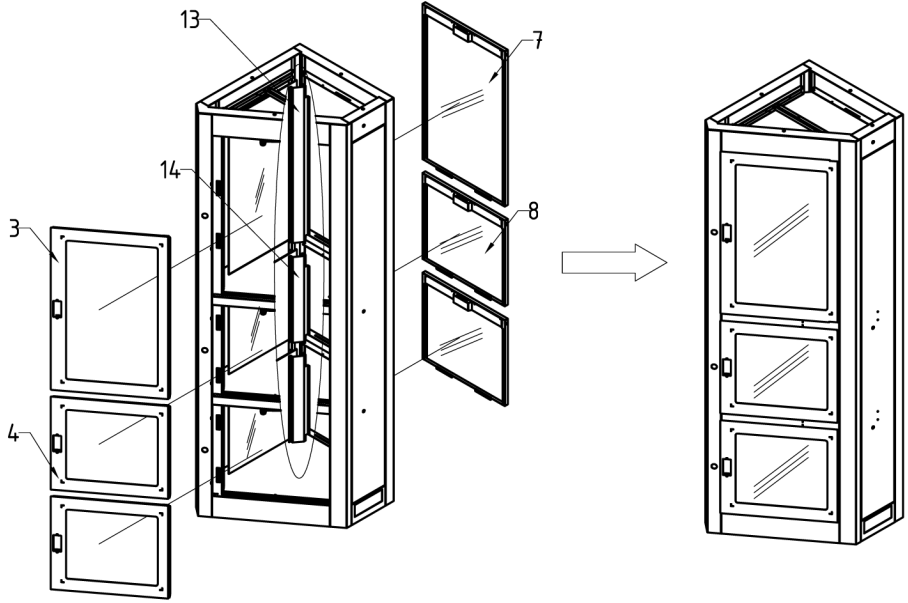

| No | Part No        | Description                 | Qty   |
|----|----------------|-----------------------------|-------|
| 1  | MS-ASSY-11-R0  | Mekanisme Lock              | 3     |
| 2  | 2A MS-SA-04-R0 | Assy Frame Cabinet Left     | 1     |
|    | 2B EA0277      | Saving Lamp 110v-120v / 14w | 3     |
|    | 2C BAFB156     | LED Door (RGB)              | 3     |
|    | 2D -           | Door Closer                 | 3     |
|    | 2E AT0000      | Artwork                     | 1     |
| 3  | MS-ASSY-12-R0  | Super Prize Door            | 1     |
| 4  | MS-ASSY-13-R0  | Prize Door                  | 2     |
| 5  | MS-SA-14-R0    | Cover Side L Cab Prize      | 1     |
| 6  | MS-SA-15-R0    | Cover Side S Cab Prize      | 1     |
| 7  | MS-ASSY-14-R0  | Back Super Prize Door       | 1     |
| 8  | MS-ASSY-15-R0  | Back Prize Door             | 2     |
| 9  | 9A MS-SA-16-R0 | Upper Partition             | 3     |
|    | 9B EA0277      | Saving Lamp 110v-120v / 14w | 3     |
|    | 9C MS-FP-06-R0 | Cover Partition Lamp        | 3     |
| 10 | MS-FM-49-R1    | Partition 3                 | 3     |
| 11 | MS-FM-51-R1    | Cover Box Motor 1           | 1     |
| 12 | MS-FM-52-R1    | Cover Box Motor 2           | 2     |
| 13 | MS-FM-66-R0    | Cover Back Super Prize Box  | R/L   |
| 14 | MS-FM-67-R0    | Cover Back Prize Box        | 2R/2L |
| 15 | MS-FM-68-R0    | Cover Front Super Prize Box | 1     |
| 16 | MS-FM-69-R0    | Cover Front Prize Box       | 2     |

View A

View B

View C