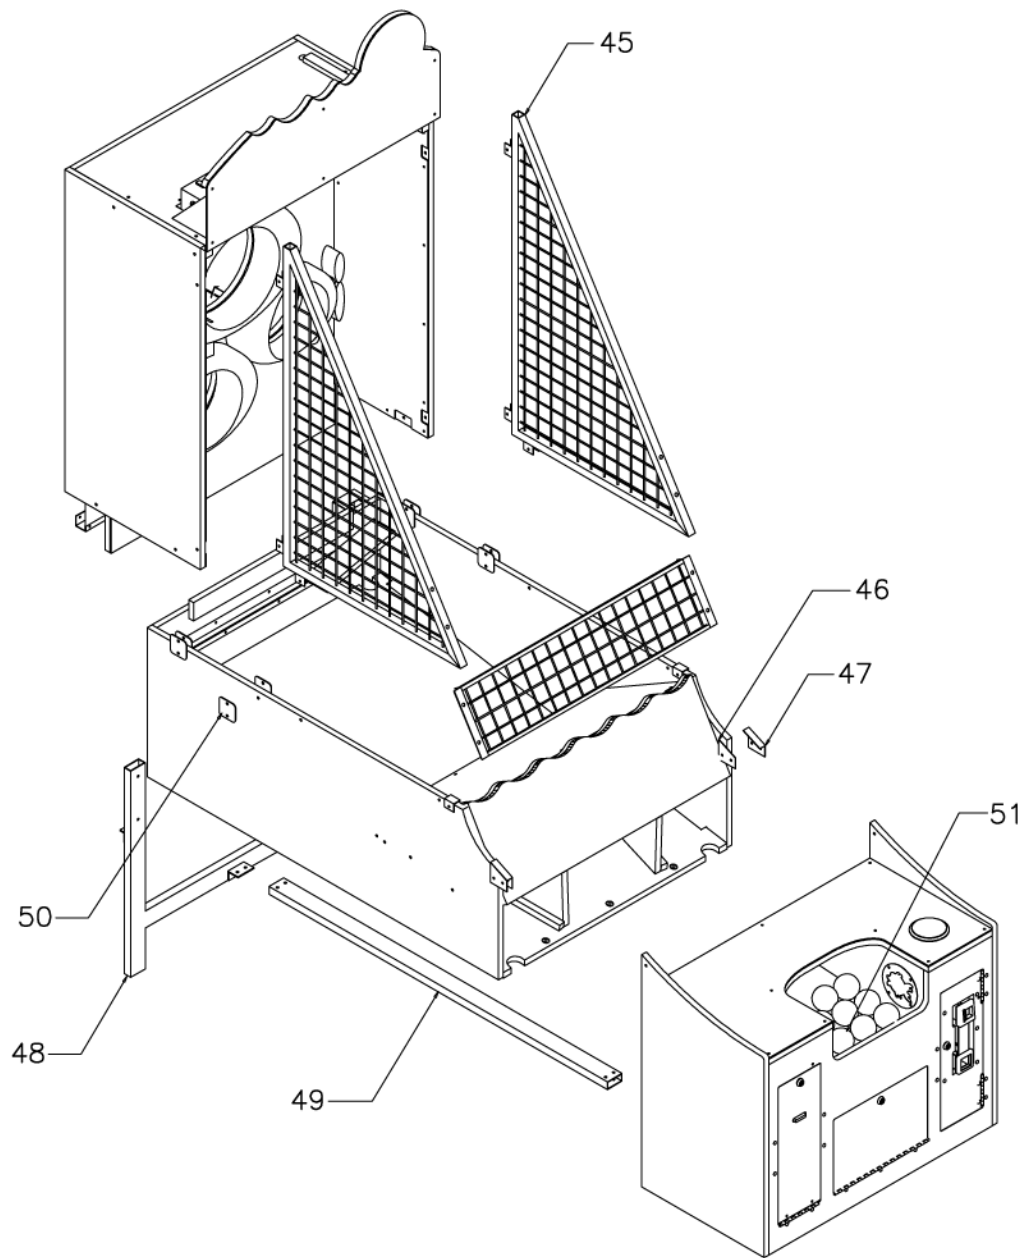

# SQUID SPIES

NO	CODE	DESCRIPTION	QTY
45	SP1-SA-012-R1	SIDE MESH	1R,1L
46	SP1-FM-019-R0	JOINT BRACKET INNER	1R,1L
47	SP1-FM-018-R0	JOINT BRACKET OUTER	1R,1L
48	SP1-SA-011-R0	STAND BLOCK	1
49	SP1-FM-035-R0	FOOT REINFORCE	1
50	SP1-FM-026-R1	JOIN PLATE	8
51	HP0012	PLASTIC BALL DIA 65 mm	10