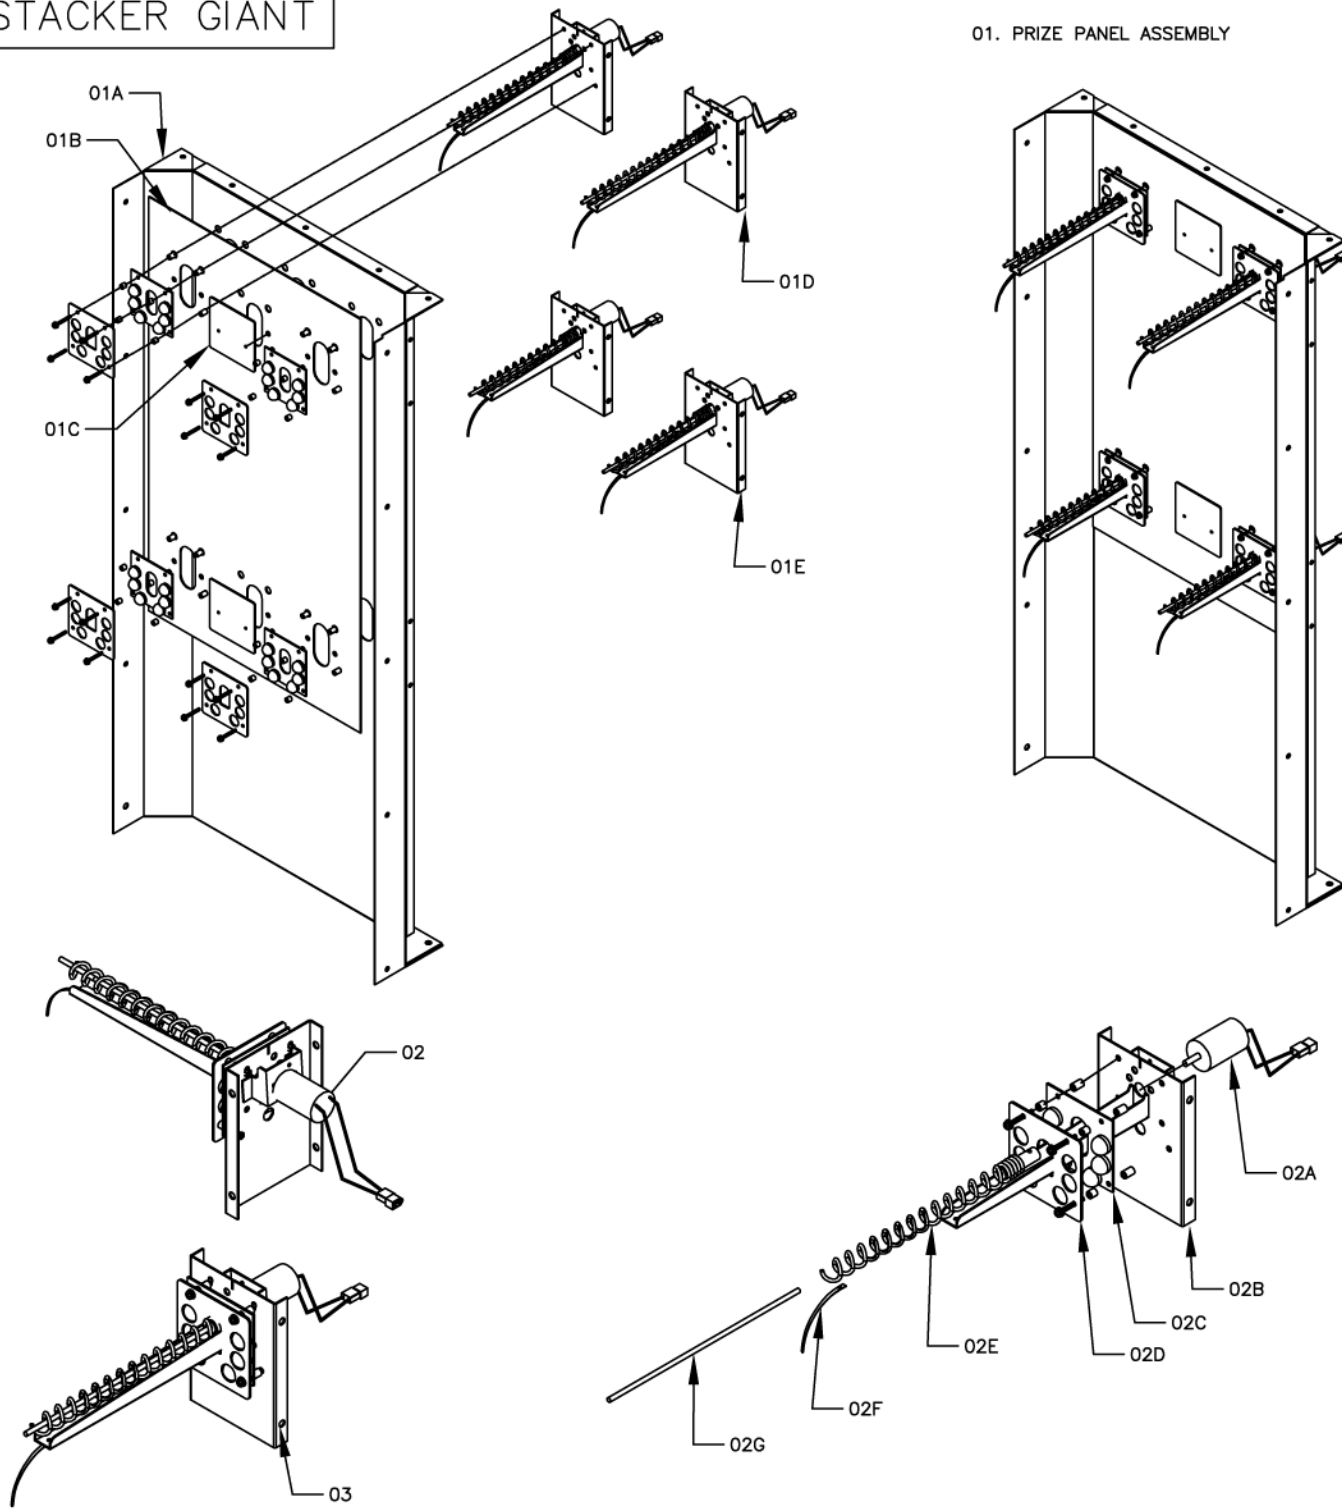

# STACKER GIANT

## 01. PRIZE PANEL ASSEMBLY

NO	PART NO	DESCRIPTION	QTY	
01	STG A006	PRIZE PANEL ASSEMBLY	1	
PART ITEM	01A	STG-SA-24-RO	PRIZE PANEL METAL ONLY	1
	01B	STG-FP-15-RO	PRIZE PANEL MIRROR	1
	01C	STG-FP-14-RO	MIDDLE LED MIRROR	2
	01D	STG E002	PRIZE ARM UPPER ASSEMBLY	2
	01E	STG E003	PRIZE ARM LOWER ASSEMBLY	2
-	AT3316	STICKER PRIZE PANEL LOWER	2	
02	STG E002	PRIZE ARM UPPER ASSEMBLY	1	
PART ITEM	01A	EA1155C	12VDC MOTOR JM 300-3259	1
	01B	STG-SA-25-RO	PRIZE ARM UPPER METAL ONLY	1
	01C	BAFB77B	PCBFB77B WITH 6 LED INTO ONE PCB	1
	01D	STG-FP-03-RO	MIRROR LED PANEL	1
	01E	EA1155F	PRIZE DISP ARM SPIRAL, 16.5 +/-1.5 ROT	1
	01F	EA1155E	PRIZE DISP ARM TONGUE SLIDE	1
	01G	EA1155D	PRIZE DISP ARM LOCKING PIN LENGHT,28 CM	1
	-	AT3318	STICKER MAJOR PRIZE	1
02	STG E003	PRIZE ARM LOWER ASSEMBLY	1	
PART ITEM	01A	EA1155C	12VDC MOTOR JM 300-3259	1
	01B	STG-SA-26-RO	PRIZE ARM LOWER METAL ONLY	1
	01C	BAFB77B	PCBFB77B WITH 6 LED INTO ONE PCB	1
	01D	STG-FP-03-RO	MIRROR LED PANEL	1
	01E	EA1174F	PRIZE DISP ARM SPIRAL MEDIUM, 21 ROT	1
	01F	EA1155E	PRIZE DISP ARM TONGUE SLIDE	1
	01G	EA1155I	PRIZE DISP ARM LOCKING PIN SMALL,22.5 CM	1
	-	AT3318	STICKER MAJOR PRIZE	1
-	EE2415	ROUND LED RED (Spart Part)		