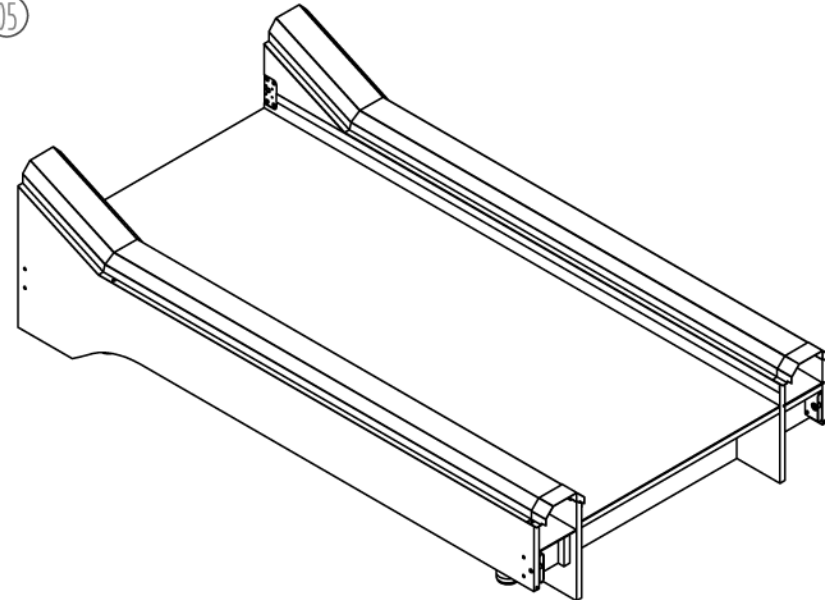

REAR TRACK ASSEMBLY

No	Code	Description	Qty
1	SSI-FW-028-R1	RT-Outside right	1
2	SSI-FW-029-R1	RT-Outside left	1
3	SSI-FW-030-R1	RT-Inside right	1
4	SSI-FW-031-R1	RT-Inside left	1
5	SSI-FW-032-R0	RT-Base	1
6	SSI-FW-033-R0	RT-Support A	2
7	SSI-FW-034-R1	RT-Support B	2
8	SSI-FW-035-R1	RT-Support C	1
9	SSI-FW-036-R1	RT-Support D	3
10	SSI-FW-037-R0	RT-Support E	1
11	SSI-ASSY-013-R0	RT-Ball return cover assy	1
12	SSI-ASSY-021-R1	Bracket ball sensor assy	1
13	SSI-FP-016-R0	Rear track left	1
14	SSI-FP-031-R0	RT-Floor	1
15	SSI-FP-035-R0	Reartrack right	1
16	-	Roto lock type standard-Latch (R2-0055-02)	2
17	-	Roto lock type standard-Receptacle (R2-0002-02)	2
18	-	PE Tape 1"	2 (1R+1L)
19	SSI-SA-099-R0	Bracket rubber foot SA	4