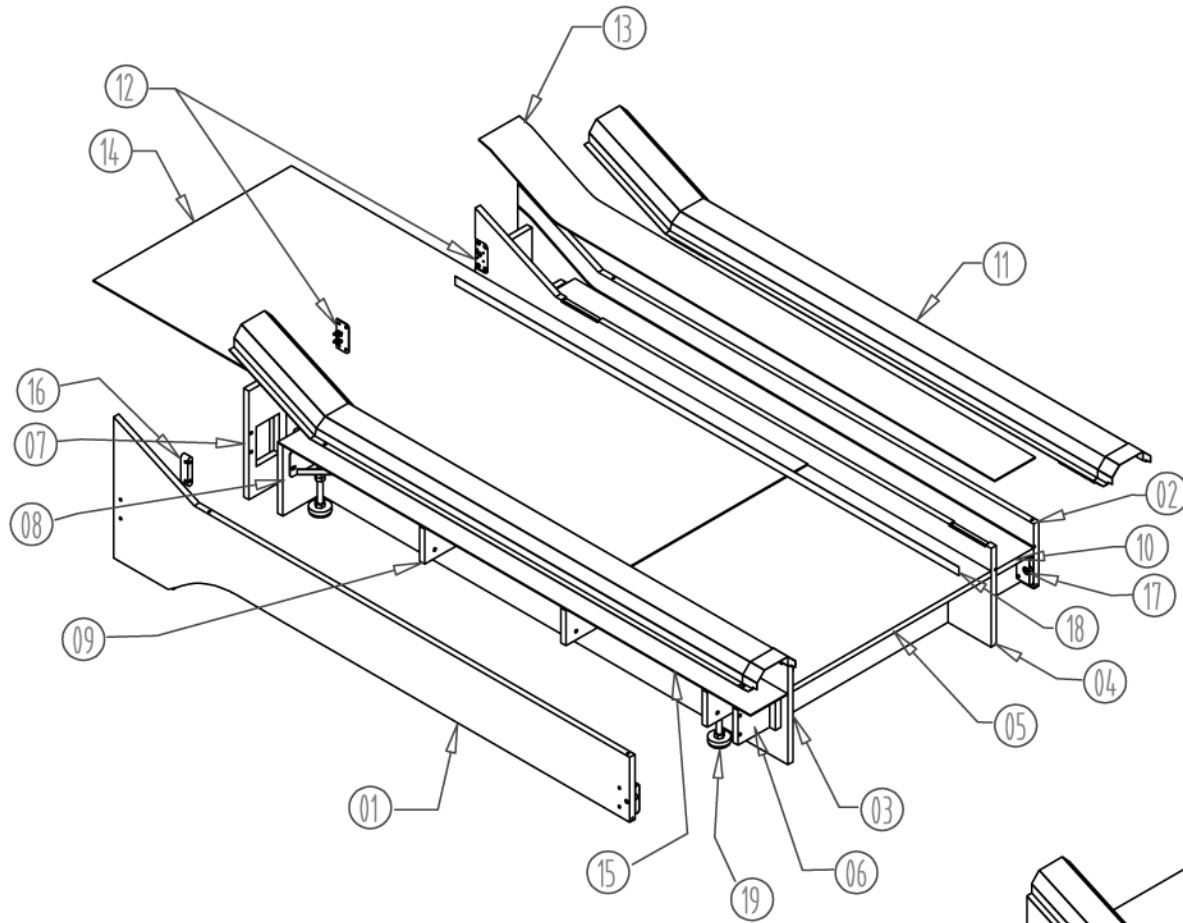

REAR TRACK ASSEMBLY

No	Code	Description	Qty
1	SSI-FW-028-R1	RT-Outside right	1
2	SSI-FW-029-R1	RT-Outside left	1
3	SSI-FW-030-R1	RT-Inside right	1
4	SSI-FW-031-R1	RT-Inside left	1
5	SSI-FW-032-R0	RT-Base	1
6	SSI-FW-033-R0	RT-Support A	2
7	SSI-FW-034-R1	RT-Support B	2
8	SSI-FW-035-R1	RT-Support C	1
9	SSI-FW-036-R1	RT-Support D	3
10	SSI-FW-037-R0	RT-Support E	1
11	SSI-ASSY-013-R0	RT-Ball return cover assy	1
12	SSI-ASSY-021-R1	Bracket ball sensor assy	1
13	SSI-FP-016-R0	Rear track left	1
14	SSI-FP-031-R0	RT-Floor	1
15	SSI-FP-035-R0	Reartrack right	1
16	-	Roto lock type standard-Latch (R2-0055-02)	2
17	-	Roto lock type standard-Receptacle (R2-0002-02)	2
18	-	PE Tape 1"	2 (1R+1L)
19	SSI-SA-099-R0	Bracket rubber foot SA	4