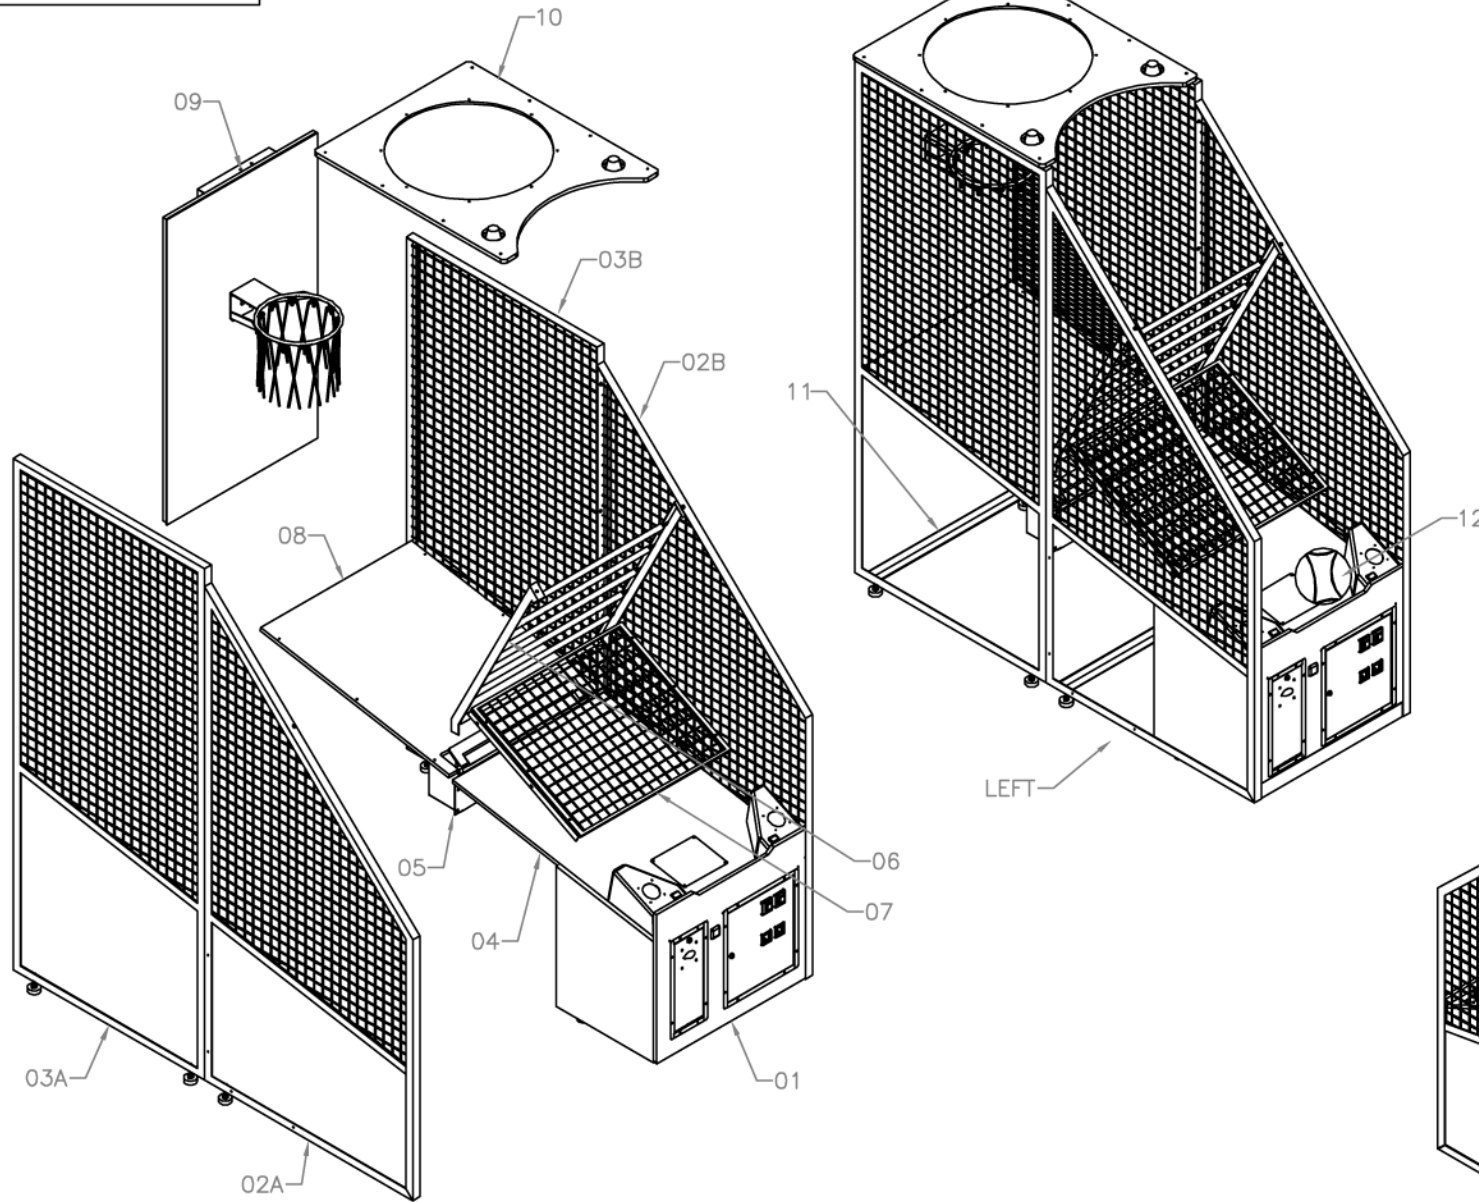

SLAM'N JAM

NO	PART NO	DESCRIPTION	QTY
01	SNJ AA01	FRONT CABINET ASSEMBLY	1
02A	SNJ-SA-37A-R0	FRONT FRAME LEFT ASSEMBLY	1
02B	SNJ-SA-37B-R0	FRONT FRAME RIGHT ASSEMBLY	1
03A	SNJ-SA-39A-R0	REAR FRAME LEFT ASSEMBLY	1
03B	SNJ-SA-39B-R0	REAR FRME RIGHT ASSEMBLY	1
04	SNJ A010	FRONT FLOOR ASSEMBLY	1
05	SNJ A014	BALL GATE ASSEMBLY	1
06	SNJ-SA-38-R0	MAIN BARRIER MESH ASSEMBLY	1
07	SNJ-SA-40-R0	SECOND BARRIER MESH ASSEMBLY	1
08	SNJ-FW-13-R2	REAR FLOOR	1
09	SNJ AA02	BACK PANEL ASSEMBLY	1
10	SNJ A013	TOP PANEL ASSEMBLY	1
11	SNJ-FM-54-R0	BOTTOM FRAME RETAINER	2
12	HM1602	BASKET BALL NO 5 WITH LAI LOGO	4