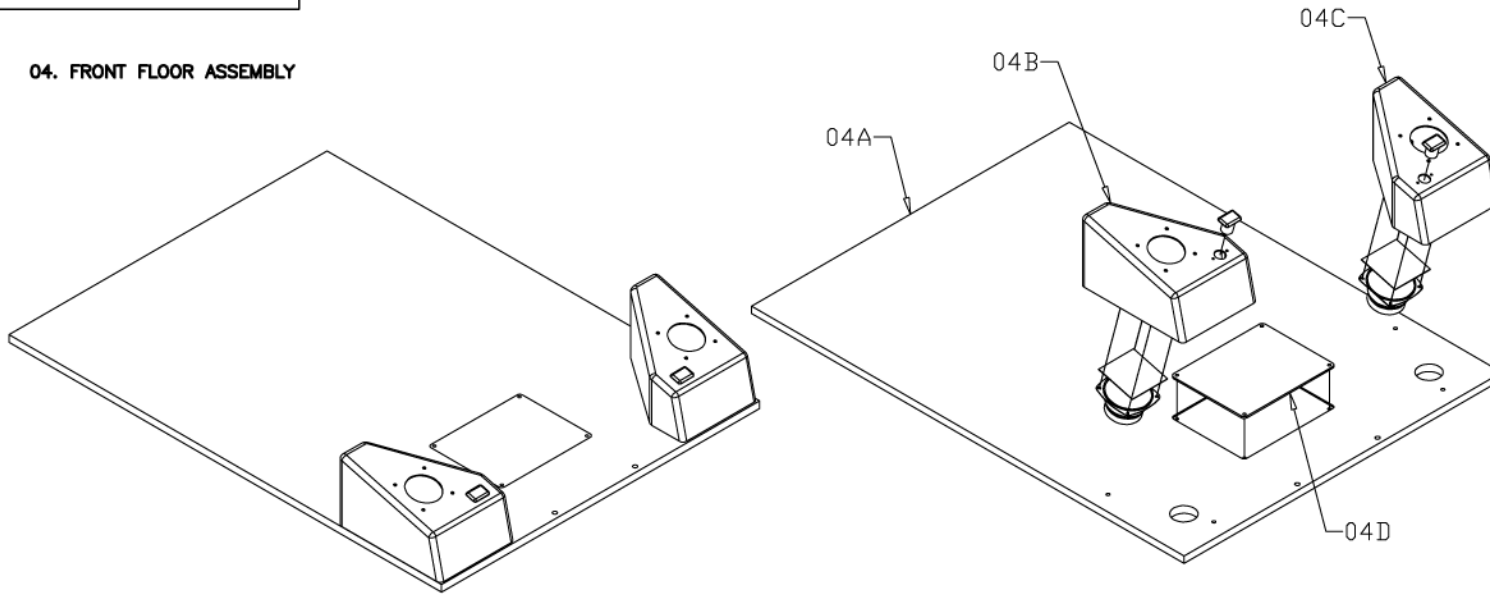

SLAM'N JAM

04. FRONT FLOOR ASSEMBLY

NO	PART NO	DESCRIPTION	QTY
04	SNJ A010	FRONT FLOOR ASSEMBLY	1
04A	SNJ-FW-11-R1	FRONT FLOOR WOOD ONLY	1
04B	SNJ A011	SPEAKER BOX ASSEMBLY LEFT	1
SUB ASSY PART ITEM	- HA1615	BOX SNJ SPEAKER FRONT LEFT	1
	- SNJ-FM-30-R0	SPEAKER GRILL	1
	- EA1201	SPEAKER 4" 8 OHM 40W	1
	- EA0507	SWITCH RECTANGULAR GREEN BUTTON	1
	- SNJ H005	HARNES FOR SOLO BUTTON	1
	04C	SNJ A012	SPEAKER BOX ASSEMBLY RIGHT
SUB ASSY PART ITEM	- HA1615	BOX SNJ SPEAKER FRONT RIGHT	1
	- SNJ-FM-30-R0	SPEAKER GRILL	1
	- EA1201	SPEAKER 4" 8 OHM 40W	1
	- EA0509	SWITCH RECTANGULAR YELLOW BUTTON	1
	- SNJ H006	HARNES FOR LINK BUTTON	1
	04D	AT1603	ACRILLIC PLAY INSTRUCTION
10	SNJ A013	TOP PANEL ASSEMBLY	1
10A	SNJ-FW-18-R1	WOOD TOP PANEL	1
10B	AT1604	ACRILLIC TOP PANEL FOR SNJ	1
10C	SNJ-FM-13-R0	LIGHT SHROUD	1
10D	HA0001 ST	DOWNLIGHT ASSEMBLY	2
	- EA0312	LAMPU DWONLIGHT HOLDER SWIVEL ACTION	2
	- EA0209	DWONLIGHT 12V 20W	2
	- SNJ H011	TOP PANEL HARNESS	1

10. TOP PANEL ASSEMBLY