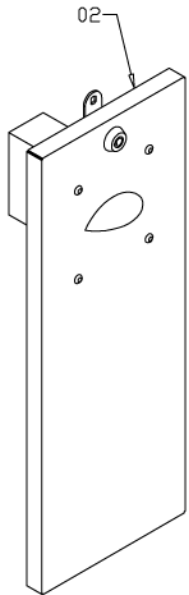

SLAM'N JAM

NO	PART NO	DESCRIPTION	QTY	
01	SNJ A001	COINDOOR ASSEMBLY	1	
SUB ASSY	01A	SNJ-FM-18-R0	COINDOOR METAL ONLY	1
	01B	HM0004	LOCK ANGLE	1
	01C	HM0014	COIN MECHANISM	2
	-	AT1607	STICKER FRONT	1
	-	SNJ H001	COINDOOR HARNES	1
02	SNJ A002	TICKET DOOR ASSEMBLY	1	
SUB ASSY	02A	SNJ-FM-32-R0	TICKET DOOR METAL ONLY	1
	02B	EA1102	TICKET DISPENCER ENTROPY	1
	02C	HM0004	LOCK ANGLE	1
	-	AT1607	STICKER FRONT	1
	-	SNJ H002	TICKET DOOR HARNES	1