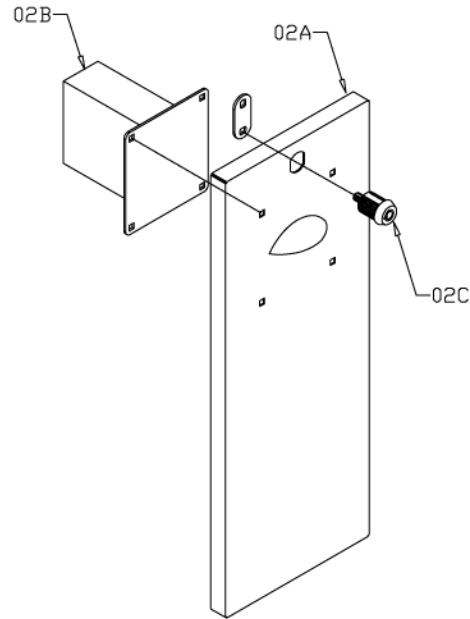

SLAM'N JAM

NO	PART NO	DESCRIPTION	QTY	
01	SNJ A001	COINDOOR ASSEMBLY	1	
SUB ASSY	01A	SNJ-FM-18-R0	COINDOOR METAL ONLY	1
	01B	HM0004	LOCK ANGLE	1
	01C	HM0014	COIN MECHANISM	2
	-	AT1607	STICKER FRONT	1
	-	SNJ H001	COINDOOR HARNES	1
02	SNJ A002	TICKET DOOR ASSEMBLY	1	
SUB ASSY	02A	SNJ-FM-32-R0	TICKET DOOR METAL ONLY	1
	02B	EA1102	TICKET DISPENCER ENTROPY	1
	02C	HM0004	LOCK ANGLE	1
	-	AT1607	STICKER FRONT	1
	-	SNJ H002	TICKET DOOR HARNES	1