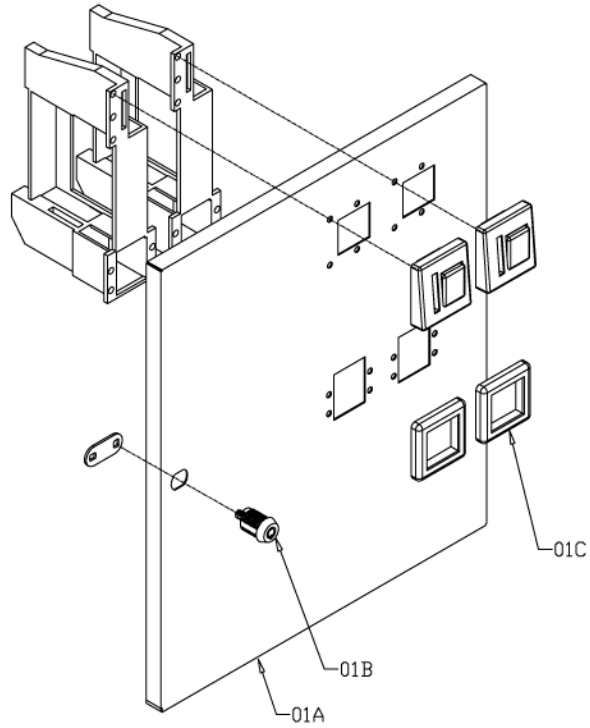

SLAM'N JAM

NO	PART NO	DESCRIPTION	QTY	
01	SNJ A001	COINDOOR ASSEMBLY	1	
SUB ASSY	01A	SNJ-FM-18-R0	COINDOOR METAL ONLY	1
	01B	HM0004	LOCK ANGLE	1
	01C	HM0014	COIN MECHANISM	2
	-	AT1607	STICKER FRONT	1
	-	SNJ H001	COINDOOR HARNES	1
02	SNJ A002	TICKET DOOR ASSEMBLY	1	
SUB ASSY	02A	SNJ-FM-32-R0	TICKET DOOR METAL ONLY	1
	02B	EA1102	TICKET DISPENCER ENTROPY	1
	02C	HM0004	LOCK ANGLE	1
	-	AT1607	STICKER FRONT	1
	-	SNJ H002	TICKET DOOR HARNES	1