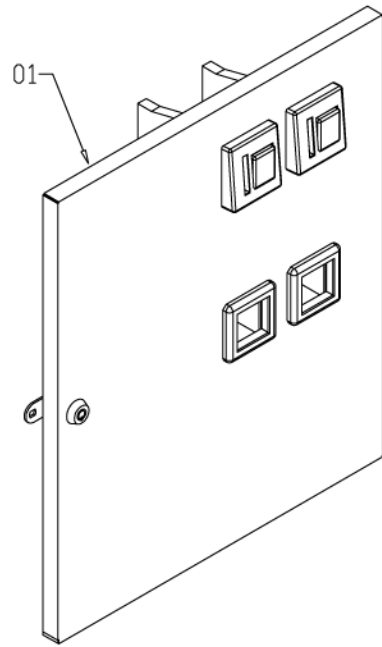

SLAM'N JAM

NO	PART NO	DESCRIPTION	QTY	
01	SNJ A001	COINDOOR ASSEMBLY	1	
SUB ASSY	01A	SNJ-FM-18-R0	COINDOOR METAL ONLY	1
	01B	HM0004	LOCK ANGLE	1
	01C	HM0014	COIN MECHANISM	2
	-	AT1607	STICKER FRONT	1
	-	SNJ H001	COINDOOR HARNES	1
02	SNJ A002	TICKET DOOR ASSEMBLY	1	
SUB ASSY	02A	SNJ-FM-32-R0	TICKET DOOR METAL ONLY	1
	02B	EA1102	TICKET DISPENCER ENTROPY	1
	02C	HM0004	LOCK ANGLE	1
	-	AT1607	STICKER FRONT	1
	-	SNJ H002	TICKET DOOR HARNES	1