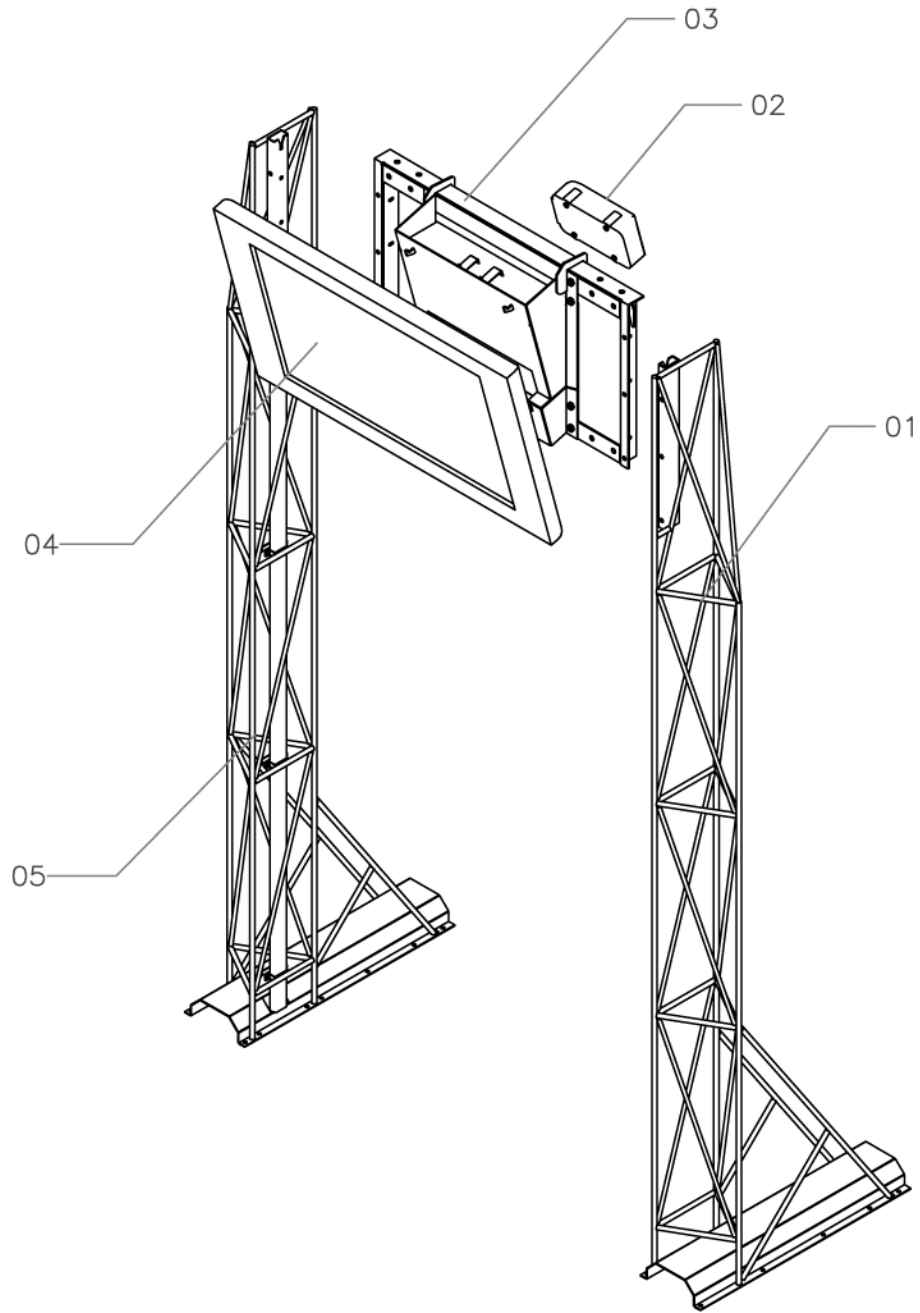

STAND MONITOR ASSEMBLY

NO	CODE	DESCRIPTION	QTY
01	SS-ASSY-17-R0	STAND MONITOR LEFT ASSEMBLY	1
02	-	-	1
03	SS-ASSY-19-R0	BRACKET MONITOR ASSY	1
04	-	MONITOR LCD 30"	1
05	SS-ASSY-16-R0	STAND MONITOR RIGHT ASSEMBLY	1