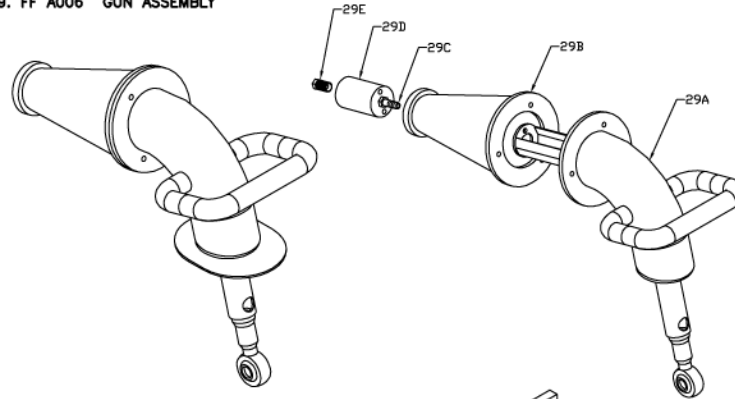

FIRE FIGHTER

28. FF A005 TARGET ASSEMBLY

29. FF A006 GUN ASSEMBLY

40. FF A008 FRONT DOOR ASSEMBLY

34. FF A007 CONTROL PANEL BASE

NO	CODE	DESCRIPTION	QTY
28	FF A005	TARGET ASSEMBLY	1
	28A	HM2563 FIBER TARGET	1
	28B	FF1-FP-007-RO UPPER TARGET HOLDER	1R,1L
	28C	FF1-FP-010A-RO ACRILIC TARGET UPPER	2
	28D	FF1-FP-006-RO LOWER TARGET HOLDER	1
	28E	FF1-FP-010B-RO ACRILIC TARGET LOWER	1
	28F	HM0053 TARGET MAGNET	3
29	FF A006	GUN ASSEMBLY	1
	29A	FF1-SA-030-RO GUN ASSEMBLY METAL ONLY	1
	29B	HM2512 FIBER NOZZLE GUN	1
	29C	HF2913 NIPPLE SELANG 1/8" x 1/4"	2
	29D	FF1-FP-008-RO NOZZLE HOLDER	1
	29E	FF1-FM-033-RO NOZZLE GUN	1
34	FF A007	CONTROL PANEL BASE	1
	34A	FF1-FW-004-RO CONTROL PANEL LOWER	1
	34B	FF1-FM-020-RO GUN HOLDER BRACKET	2
	34C	FF1-SA-033-RO WASHER STOPPER	4
	34D	HF1130 BAUT HEX M14x100 WITH NUT M14	2
	34E	FF1-FM-031-RO RUBBER BRACKET	2
	34F	HM0055 GUN STOPPER	2
40	FF A008	FRONT DOOR ASSEMBLY	1
	40A	FF1-FW-003-RO FRONT PANEL LOWER	1
	40B	EA1102 TICKET DISPENCER ENTROPY	2
	40C	EA1201 SPEAKER 4" 8 Ohm 40W	2
	40D	HA0014 COIN MECHANISM HOLDER	2
	40E	HM0004 LOCK ANGLE	3
	40F	EPO605 SPEAKER COVER	2
	40G	FF1-FM-036-RO TICKET DOOR METAL ONLY	2
	40H	FF1-FM-038-RO TICKET DOOR HINGE	2
	40I	FF1-FM-035-RO COINDOOR METAL ONLT	1
	40J	FF1-FM-037-RO COINDOOR HINGE	1
	40K	FF1-SA-01-RO FRONT DOOR FRAME ASSEMBLY	1
	40L	AT3162 STICKER FRONT LOWER CABINET	1