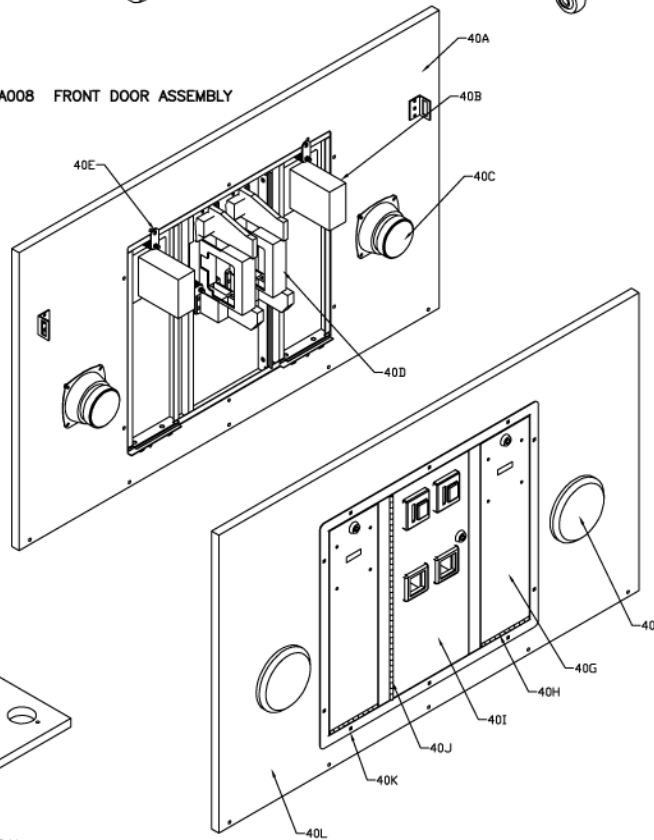

FIRE FIGHTER

28. FF A005 TARGET ASSEMBLY

29. FF A006 GUN ASSEMBLY

40. FF A008 FRONT DOOR ASSEMBLY

34. FF A007 CONTROL PANEL BASE

NO	CODE	DESCRIPTION	QTY
28	FF A005	TARGET ASSEMBLY	1
	28A	HM2563 FIBER TARGET	1
	28B	FF1-FP-007-RO UPPER TARGET HOLDER	1R,1L
	28C	FF1-FP-010A-RO ACRILIC TARGET UPPER	2
	28D	FF1-FP-006-RO LOWER TARGET HOLDER	1
	28E	FF1-FP-010B-RO ACRILIC TARGET LOWER	1
	28F	HM0053 TARGET MAGNET	3
29	FF A006	GUN ASSEMBLY	1
	29A	FF1-SA-030-RO GUN ASSEMBLY METAL ONLY	1
	29B	HM2512 FIBER NOZZLE GUN	1
	29C	HF2913 NIPPLE SELANG 1/8" x 1/4"	2
	29D	FF1-FP-008-RO NOZZLE HOLDER	1
	29E	FF1-FM-033-RO NOZZLE GUN	1
34	FF A007	CONTROL PANEL BASE	1
	34A	FF1-FW-004-RO CONTROL PANEL LOWER	1
	34B	FF1-FM-020-RO GUN HOLDER BRACKET	2
	34C	FF1-SA-033-RO WASHER STOPPER	4
	34D	HF1130 BAUT HEX M14x100 WITH NUT M14	2
	34E	FF1-FM-031-RO RUBBER BRACKET	2
	34F	HM0055 GUN STOPPER	2
40	FF A008	FRONT DOOR ASSEMBLY	1
	40A	FF1-FW-003-RO FRONT PANEL LOWER	1
	40B	EA1102 TICKET DISPENCER ENTROPY	2
	40C	EA1201 SPEAKER 4" 8 Ohm 40W	2
	40D	HA0014 COIN MECHANISM HOLDER	2
	40E	HM0004 LOCK ANGLE	3
	40F	EPO605 SPEAKER COVER	2
	40G	FF1-FM-036-RO TICKET DOOR METAL ONLY	2
	40H	FF1-FM-038-RO TICKET DOOR HINGE	2
	40I	FF1-FM-035-RO COINDOOR METAL ONLT	1
	40J	FF1-FM-037-RO COINDOOR HINGE	1
	40K	FF1-SA-01-RO FRONT DOOR FRAME ASSEMBLY	1
	40L	AT3162 STICKER FRONT LOWER CABINET	1