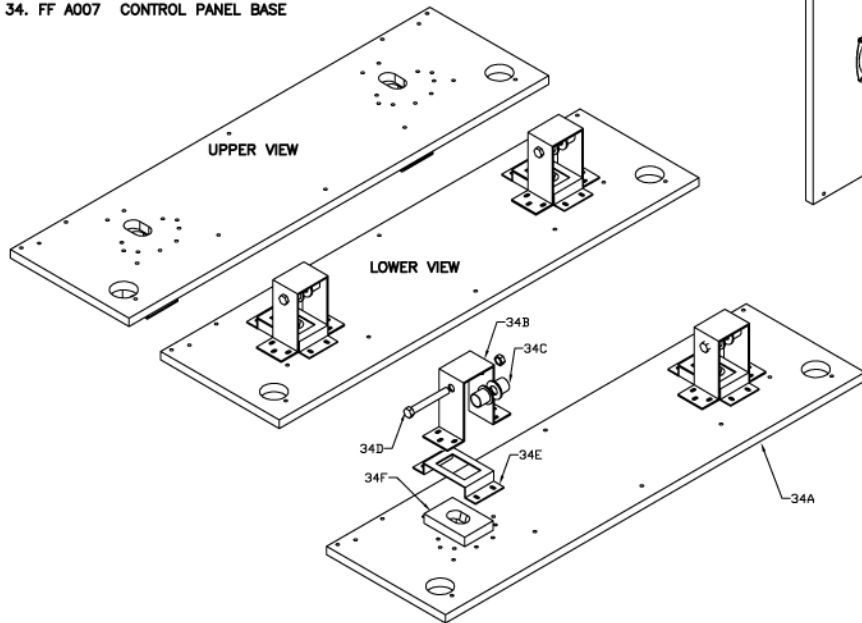

FIRE FIGHTER

28. FF A005 TARGET ASSEMBLY

29. FF A006 GUN ASSEMBLY

40. FF A008 FRONT DOOR ASSEMBLY

34. FF A007 CONTROL PANEL BASE

NO	CODE	DESCRIPTION	QTY
28	FF A005	TARGET ASSEMBLY	1
	28A	HM2563 FIBER TARGET	1
	28B	FF1-FP-007-RO UPPER TARGET HOLDER	1R,1L
	28C	FF1-FP-010A-RO ACRILIC TARGET UPPER	2
	28D	FF1-FP-006-RO LOWER TARGET HOLDER	1
	28E	FF1-FP-010B-RO ACRILIC TARGET LOWER	1
	28F	HM0053 TARGET MAGNET	3
29	FF A006	GUN ASSEMBLY	1
	29A	FF1-SA-030-RO GUN ASSEMBLY METAL ONLY	1
	29B	HM2512 FIBER NOZZLE GUN	1
	29C	HF2913 NIPPLE SELANG 1/8" x 1/4"	2
	29D	FF1-FP-008-RO NOZZLE HOLDER	1
	29E	FF1-FM-033-RO NOZZLE GUN	1
34	FF A007	CONTROL PANEL BASE	1
	34A	FF1-FW-004-RO CONTROL PANEL LOWER	1
	34B	FF1-FM-020-RO GUN HOLDER BRACKET	2
	34C	FF1-SA-033-RO WASHER STOPPER	4
	34D	HF1130 BAUT HEX M14x100 WITH NUT M14	2
	34E	FF1-FM-031-RO RUBBER BRACKET	2
	34F	HM0055 GUN STOPPER	2
40	FF A008	FRONT DOOR ASSEMBLY	1
	40A	FF1-FW-003-RO FRONT PANEL LOWER	1
	40B	EA1102 TICKET DISPENCER ENTROPY	2
	40C	EA1201 SPEAKER 4" 8 Ohm 40W	2
	40D	HA0014 COIN MECHANISM HOLDER	2
	40E	HM0004 LOCK ANGLE	3
	40F	EPO605 SPEAKER COVER	2
	40G	FF1-FM-036-RO TICKET DOOR METAL ONLY	2
	40H	FF1-FM-038-RO TICKET DOOR HINGE	2
	40I	FF1-FM-035-RO COINDOOR METAL ONLT	1
	40J	FF1-FM-037-RO COINDOOR HINGE	1
	40K	FF1-SA-01-RO FRONT DOOR FRAME ASSEMBLY	1
	40L	AT3162 STICKER FRONT LOWER CABINET	1