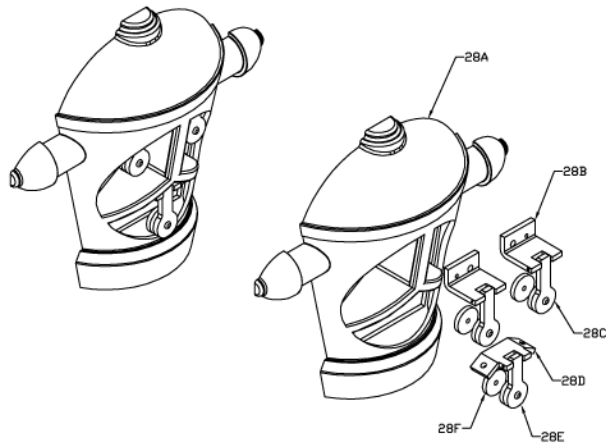

FIRE FIGHTER

28. FF A005 TARGET ASSEMBLY

29. FF A006 GUN ASSEMBLY

40. FF A008 FRONT DOOR ASSEMBLY

34. FF A007 CONTROL PANEL BASE

NO	CODE	DESCRIPTION	QTY
28	FF A005	TARGET ASSEMBLY	1
	28A	HM2563 FIBER TARGET	1
	28B	FF1-FP-007-RO UPPER TARGET HOLDER	1R,1L
	28C	FF1-FP-010A-RO ACRILIC TARGET UPPER	2
	28D	FF1-FP-006-RO LOWER TARGET HOLDER	1
	28E	FF1-FP-010B-RO ACRILIC TARGET LOWER	1
	28F	HM0053 TARGET MAGNET	3
29	FF A006	GUN ASSEMBLY	1
	29A	FF1-SA-030-RO GUN ASSEMBLY METAL ONLY	1
	29B	HM2512 FIBER NOZZLE GUN	1
	29C	HF2913 NIPPLE SELANG 1/8" x 1/4"	2
	29D	FF1-FP-008-RO NOZZLE HOLDER	1
	29E	FF1-FM-033-RO NOZZLE GUN	1
34	FF A007	CONTROL PANEL BASE	1
	34A	FF1-FW-004-RO CONTROL PANEL LOWER	1
	34B	FF1-FM-020-RO GUN HOLDER BRACKET	2
	34C	FF1-SA-033-RO WASHER STOPPER	4
	34D	HF1130 BAUT HEX M14x100 WITH NUT M14	2
	34E	FF1-FM-031-RO RUBBER BRACKET	2
	34F	HM0055 GUN STOPPER	2
40	FF A008	FRONT DOOR ASSEMBLY	1
	40A	FF1-FW-003-RO FRONT PANEL LOWER	1
	40B	EA1102 TICKET DISPENCER ENTROPY	2
	40C	EA1201 SPEAKER 4" 8 Ohm 40W	2
	40D	HA0014 COIN MECHANISM HOLDER	2
	40E	HM0004 LOCK ANGLE	3
	40F	EPO605 SPEAKER COVER	2
	40G	FF1-FM-036-RO TICKET DOOR METAL ONLY	2
	40H	FF1-FM-038-RO TICKET DOOR HINGE	2
	40I	FF1-FM-035-RO COINDOOR METAL ONLT	1
	40J	FF1-FM-037-RO COINDOOR HINGE	1
	40K	FF1-SA-01-RO FRONT DOOR FRAME ASSEMBLY	1
	40L	AT3162 STICKER FRONT LOWER CABINET	1