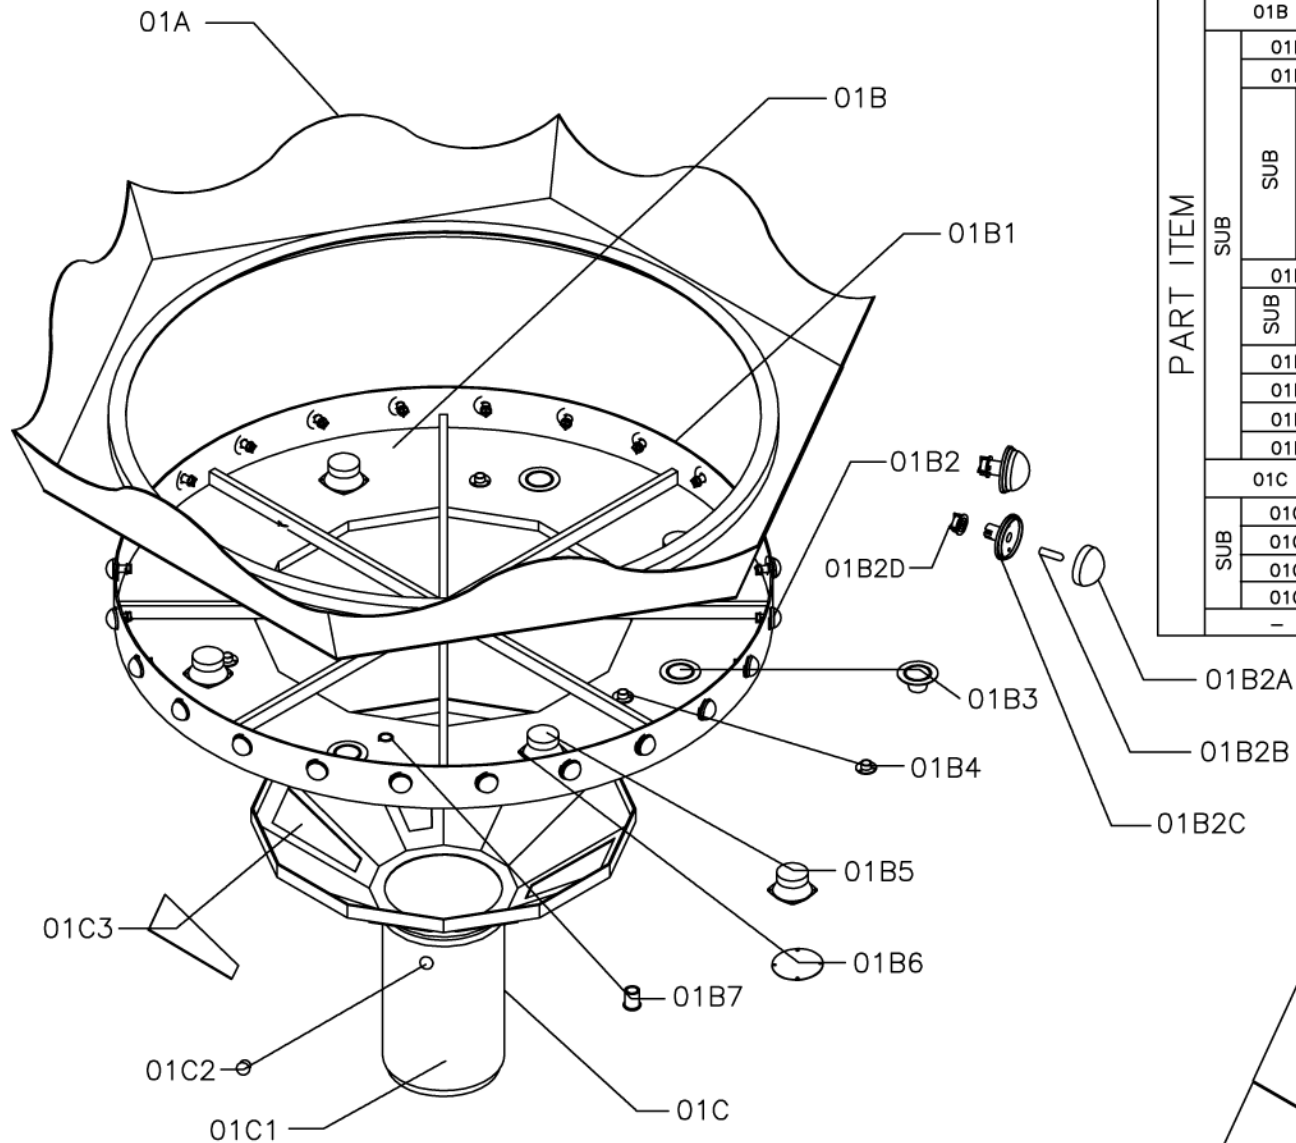

CAROUSEL

01. HEADER ASSEMBLY

NO	CODE	DESCRIPTION	QTY			
01	CAR A001	HEADER ASSEMBLY	1			
PART ITEM	01A	HM2302	CROWN FIBER GLASS FOR CAROUSEL	1		
	01B	CAR A001A	HEADER ASSEMBLY	1		
	SUB	01B1	HM2305	FIBER GLASS HEADER FOR CAROUSEL	1	
		01B2	CAR E001	LAMP ASSEMBLY	24	
	SUB	SUB	01B2A	EA0524	COPERCHO TURBO P/N 134 (BLUE COLOR/T1)	8
			EA0525	COPERCHO TURBO P/N 134 (GREEN COLOR/T2)	8	
			EA0528	COPERCHO TURBO P/N 134 (RED COLOR/T3)	8	
		01B2B	EA0239	LAMP GE 1449 E10 12V 0.11A	24	
		01B2C	EA0526	PORTA LAMPADA E.10 EXPORT DA INCASSO P/N 139	24	
		01B2D	EA0527	DADO DJ COESSIONE P/N 122	24	
	01B3	CAR E002	DOWN LIGHT ASSEMBLY	4		
	SUB	01B3A	EA0209	LAMP DOWN LIGHT 12V 20W	4	
		01B3B	EA0312	LAMP HOLDER DOWN LIGHT SWIVEL ACTION	4	
	01B4	HM0024	FLANGE ALUMINIUM DIA 1"	3		
	01B5	EA1201	SPEAKER 4" 8OHM 40W	4		
	01B6	CAR-FM-045-R0	COVER SPEAKER	4		
	01B7	CAR-FP-005-R0	NYLON SHAFT RETAINER DIA 37X50 mm	3		
01C	CAR A001B	FIBER GLASS SHELL UPPER ASSEMBLY	1			
SUB	01C1	HM2306	FIBER GLASS SHELL UPPER	1		
	01C2	EA0519	SWITCH SMALL ROUND RED BUTTON	3		
	01C3	CAR-FP-005-R0	ACRYLIC MIRROR (AT 2801)	3		
	01C4	AT2802	STICKER START/STOP EMERGENCY	3		
-	CAR H001	TOP HARNESS LIGHTING	1			