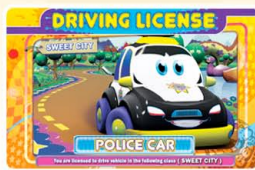

The new **CARD DISPENSING 3D** video game tests kids' driving skills to the max! Cruise along any 1 of the 9 fun tracks, pick up safe driving tips and bring home a collectible license card at the end of the game!

Fantastic Revenue for Kiddie Ride Operators!

- Compact & Eye-Catching Plastic Molded Cabinet Fits a Wide Variety of Venues for e.g. Amusement Locations, Shopping Malls, Cinema Lobbies, Bowling Centers, Retail Outlets, & etc.
- Vivid 3D Game Environment & 6 Colorful Car Characters to Entice kids from 3 to 8 years old.
- 3 Game Levels (Easy - Little World, Medium - Sweet City & Hard - Amazing Adventure).
- 32" LCD Display Mounted at Kids' Comfortable Eye Level.
- "Car Auto-Move Mode" Helps Amateur Drivers to Complete the Track.
- Safe Plastic Steering Wheel, Accelerator and Horn Simulate Real Driving Experience.
- Comes with 500pcs of High Quality (Credit Card Size) License Cards.
- Operator Adjustable Settings.
- Coin, Note Acceptor and Swipe Card Ready.

Specifications:
75cm (30") L x 171cm (67") W x 152cm (60") - 135kg (298 lbs) Wt

18 Collectible License Cards (See Samples Below)

Plus 6 Special Willie Cards!

CALL NOW! Or Contact Your LAI Games Distributor TODAY!

Contact Us NOW!

International Sales
Marshall Ashdown: +62 81 1192 3640

USA Sales
Chris Brady: +1-817-235-7773

Sales@LAIGames.com | www.LAIGames.com