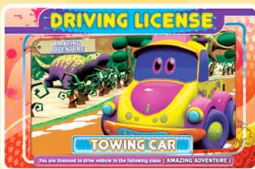

The new **CARD DISPENSING 3D** video game tests kids' driving skills to the max! Cruise along any 1 of the 9 fun tracks, pick up safe driving tips and bring home a collectible license card at the end of the game!

Fantastic Revenue for Kiddie Ride Operators!

- Compact & Eye-Catching Plastic Molded Cabinet Fits a Wide Variety of Venues for e.g. Amusement Locations, Shopping Malls, Cinema Lobbies, Bowling Centers, Retail Outlets, & etc.
- Vivid 3D Game Environment & 6 Colorful Car Characters to Entice kids from 3 to 8 years old.
- 3 Game Levels (Easy - Little World, Medium - Sweet City & Hard - Amazing Adventure).
- 32" LCD Display Mounted at Kids' Comfortable Eye Level.
- "Car Auto-Move Mode" Helps Amateur Drivers to Complete the Track.
- Safe Plastic Steering Wheel, Accelerator and Horn Simulate Real Driving Experience.
- Comes with 500pcs of High Quality (Credit Card Size) License Cards.
- Operator Adjustable Settings.
- Coin, Note Acceptor and Swipe Card Ready.

Specifications:
75cm (30") L x 171cm (67") W x 152cm (60") - 135kg (298 lbs) Wt

18 Collectible License Cards (See Samples Below)

Plus 6 Special Willie Cards!

CALL NOW! Or Contact Your LAI Games Distributor TODAY!

Contact Us NOW!

International Sales
Marshall Ashdown: +62 81 1192 3640

USA Sales
Chris Brady: +1-817-235-7773

Sales@LAIGames.com | www.LAIGames.com