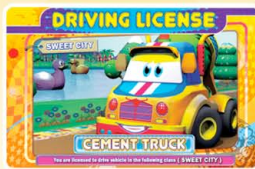

The new **CARD DISPENSING 3D** video game tests kids' driving skills to the max! Cruise along any 1 of the 9 fun tracks, pick up safe driving tips and bring home a collectible license card at the end of the game!

Fantastic Revenue for Kiddie Ride Operators!

- Compact & Eye-Catching Plastic Molded Cabinet Fits a Wide Variety of Venues for e.g. Amusement Locations, Shopping Malls, Cinema Lobbies, Bowling Centers, Retail Outlets, & etc.
- Vivid 3D Game Environment & 6 Colorful Car Characters to Entice kids from 3 to 8 years old.
- 3 Game Levels (Easy - Little World, Medium - Sweet City & Hard - Amazing Adventure).
- 32" LCD Display Mounted at Kids' Comfortable Eye Level.
- "Car Auto-Move Mode" Helps Amateur Drivers to Complete the Track.
- Safe Plastic Steering Wheel, Accelerator and Horn Simulate Real Driving Experience.
- Comes with 500pcs of High Quality (Credit Card Size) License Cards.
- Operator Adjustable Settings.
- Coin, Note Acceptor and Swipe Card Ready.

Specifications:
75cm (30") L x 171cm (67") W x 152cm (60") - 135kg (298 lbs) Wt

18 Collectible License Cards (See Samples Below)

Plus 6 Special Willie Cards!

CALL NOW! Or Contact Your LAI Games Distributor TODAY!

Contact Us NOW!

International Sales
Marshall Ashdown: +62 81 1192 3640

USA Sales
Chris Brady: +1-817-235-7773

Sales@LAIGames.com | www.LAIGames.com