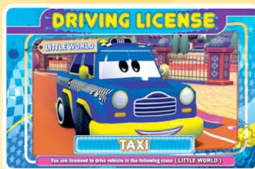

The new **CARD DISPENSING 3D** video game tests kids' driving skills to the max! Cruise along any 1 of the 9 fun tracks, pick up safe driving tips and bring home a collectible license card at the end of the game!

Fantastic Revenue for Kiddie Ride Operators!

- Compact & Eye-Catching Plastic Molded Cabinet Fits a Wide Variety of Venues for e.g. Amusement Locations, Shopping Malls, Cinema Lobbies, Bowling Centers, Retail Outlets, & etc.
- Vivid 3D Game Environment & 6 Colorful Car Characters to Entice kids from 3 to 8 years old.
- 3 Game Levels (Easy - Little World, Medium - Sweet City & Hard - Amazing Adventure).
- 32" LCD Display Mounted at Kids' Comfortable Eye Level.
- "Car Auto-Move Mode" Helps Amateur Drivers to Complete the Track.
- Safe Plastic Steering Wheel, Accelerator and Horn Simulate Real Driving Experience.
- Comes with 500pcs of High Quality (Credit Card Size) License Cards.
- Operator Adjustable Settings.
- Coin, Note Acceptor and Swipe Card Ready.

Specifications:
75cm (30") L x 171cm (67") W x 152cm (60") - 135kg (298 lbs) Wt

18 Collectible License Cards (See Samples Below)

Plus 6 Special Willie Cards!

CALL NOW! Or Contact Your LAI Games Distributor TODAY!

Contact Us NOW!

International Sales
Marshall Ashdown: +62 81 1192 3640

USA Sales
Chris Brady: +1-817-235-7773

Sales@LAIGames.com | www.LAIGames.com